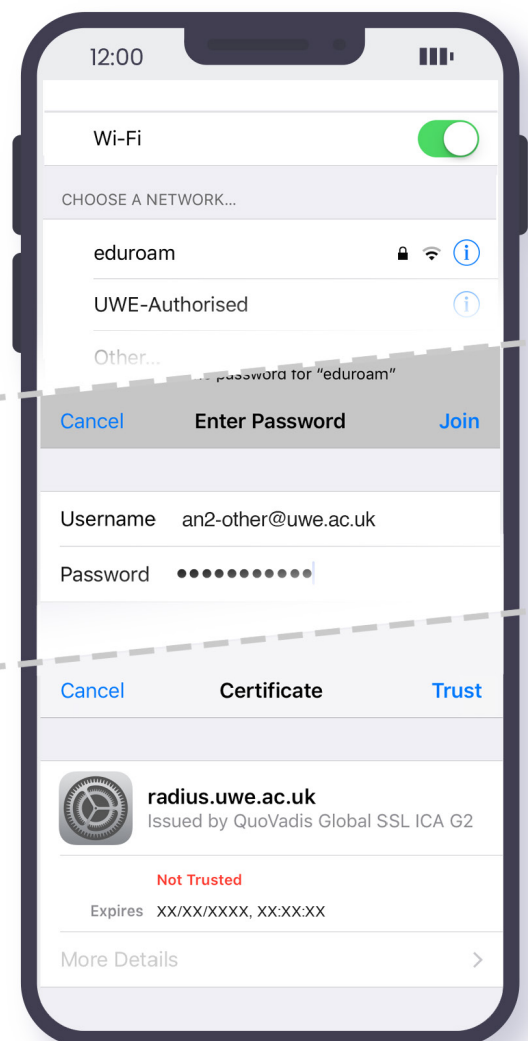

Connect to eduroam Wi-Fi

iPhones / iPad / iOS

1.

Choose eduroam

Go to **Settings**
Select **Wi-Fi**
Select **eduroam**

2.

IMPORTANT!

Enter your identity in the following format:

an2-other@uwe.ac.uk

Your UWE
username

@uwe.ac.uk

Enter your **UWE password**, and select **Connect**.

3.

Accept the Radius certificate:

Accept the server certificate by selecting **Trust**.

If you need to change the information you have entered:

Go to **Settings**, select **Wi-Fi** and long-press **eduroam**.
Select **Forget Network**, then begin the above steps again.

For assistance from IT Services:

Call the Service Desk on **0117 328 3612**

Email itonline@uwe.ac.uk