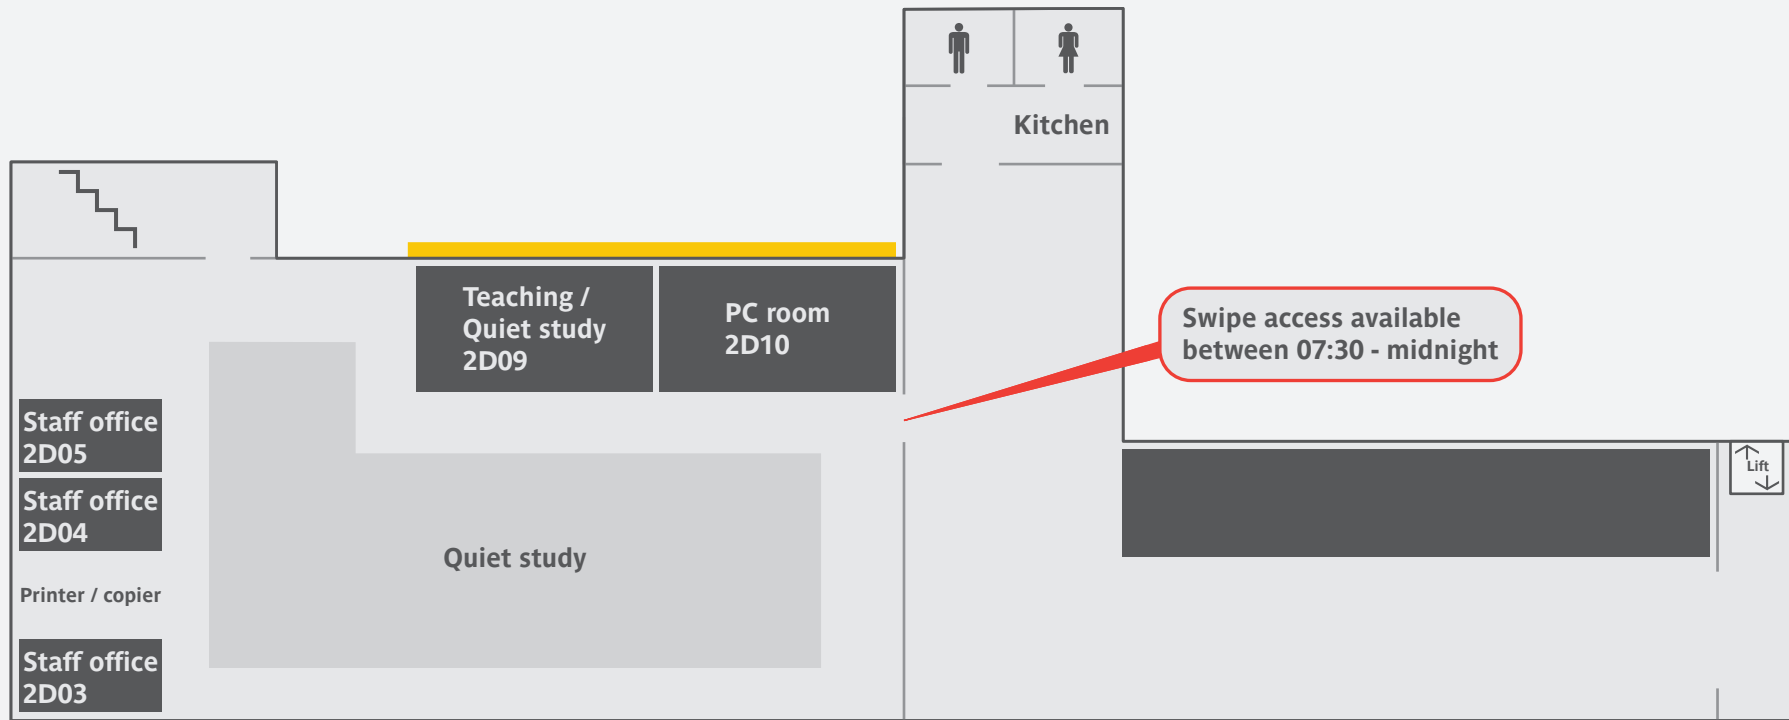

Library level 1 - D Block

High footfall

Library level 2 - D Block

High footfall

Library level 1 - D Block

Natural light

Controllable lighting

Library level 2 - D Block