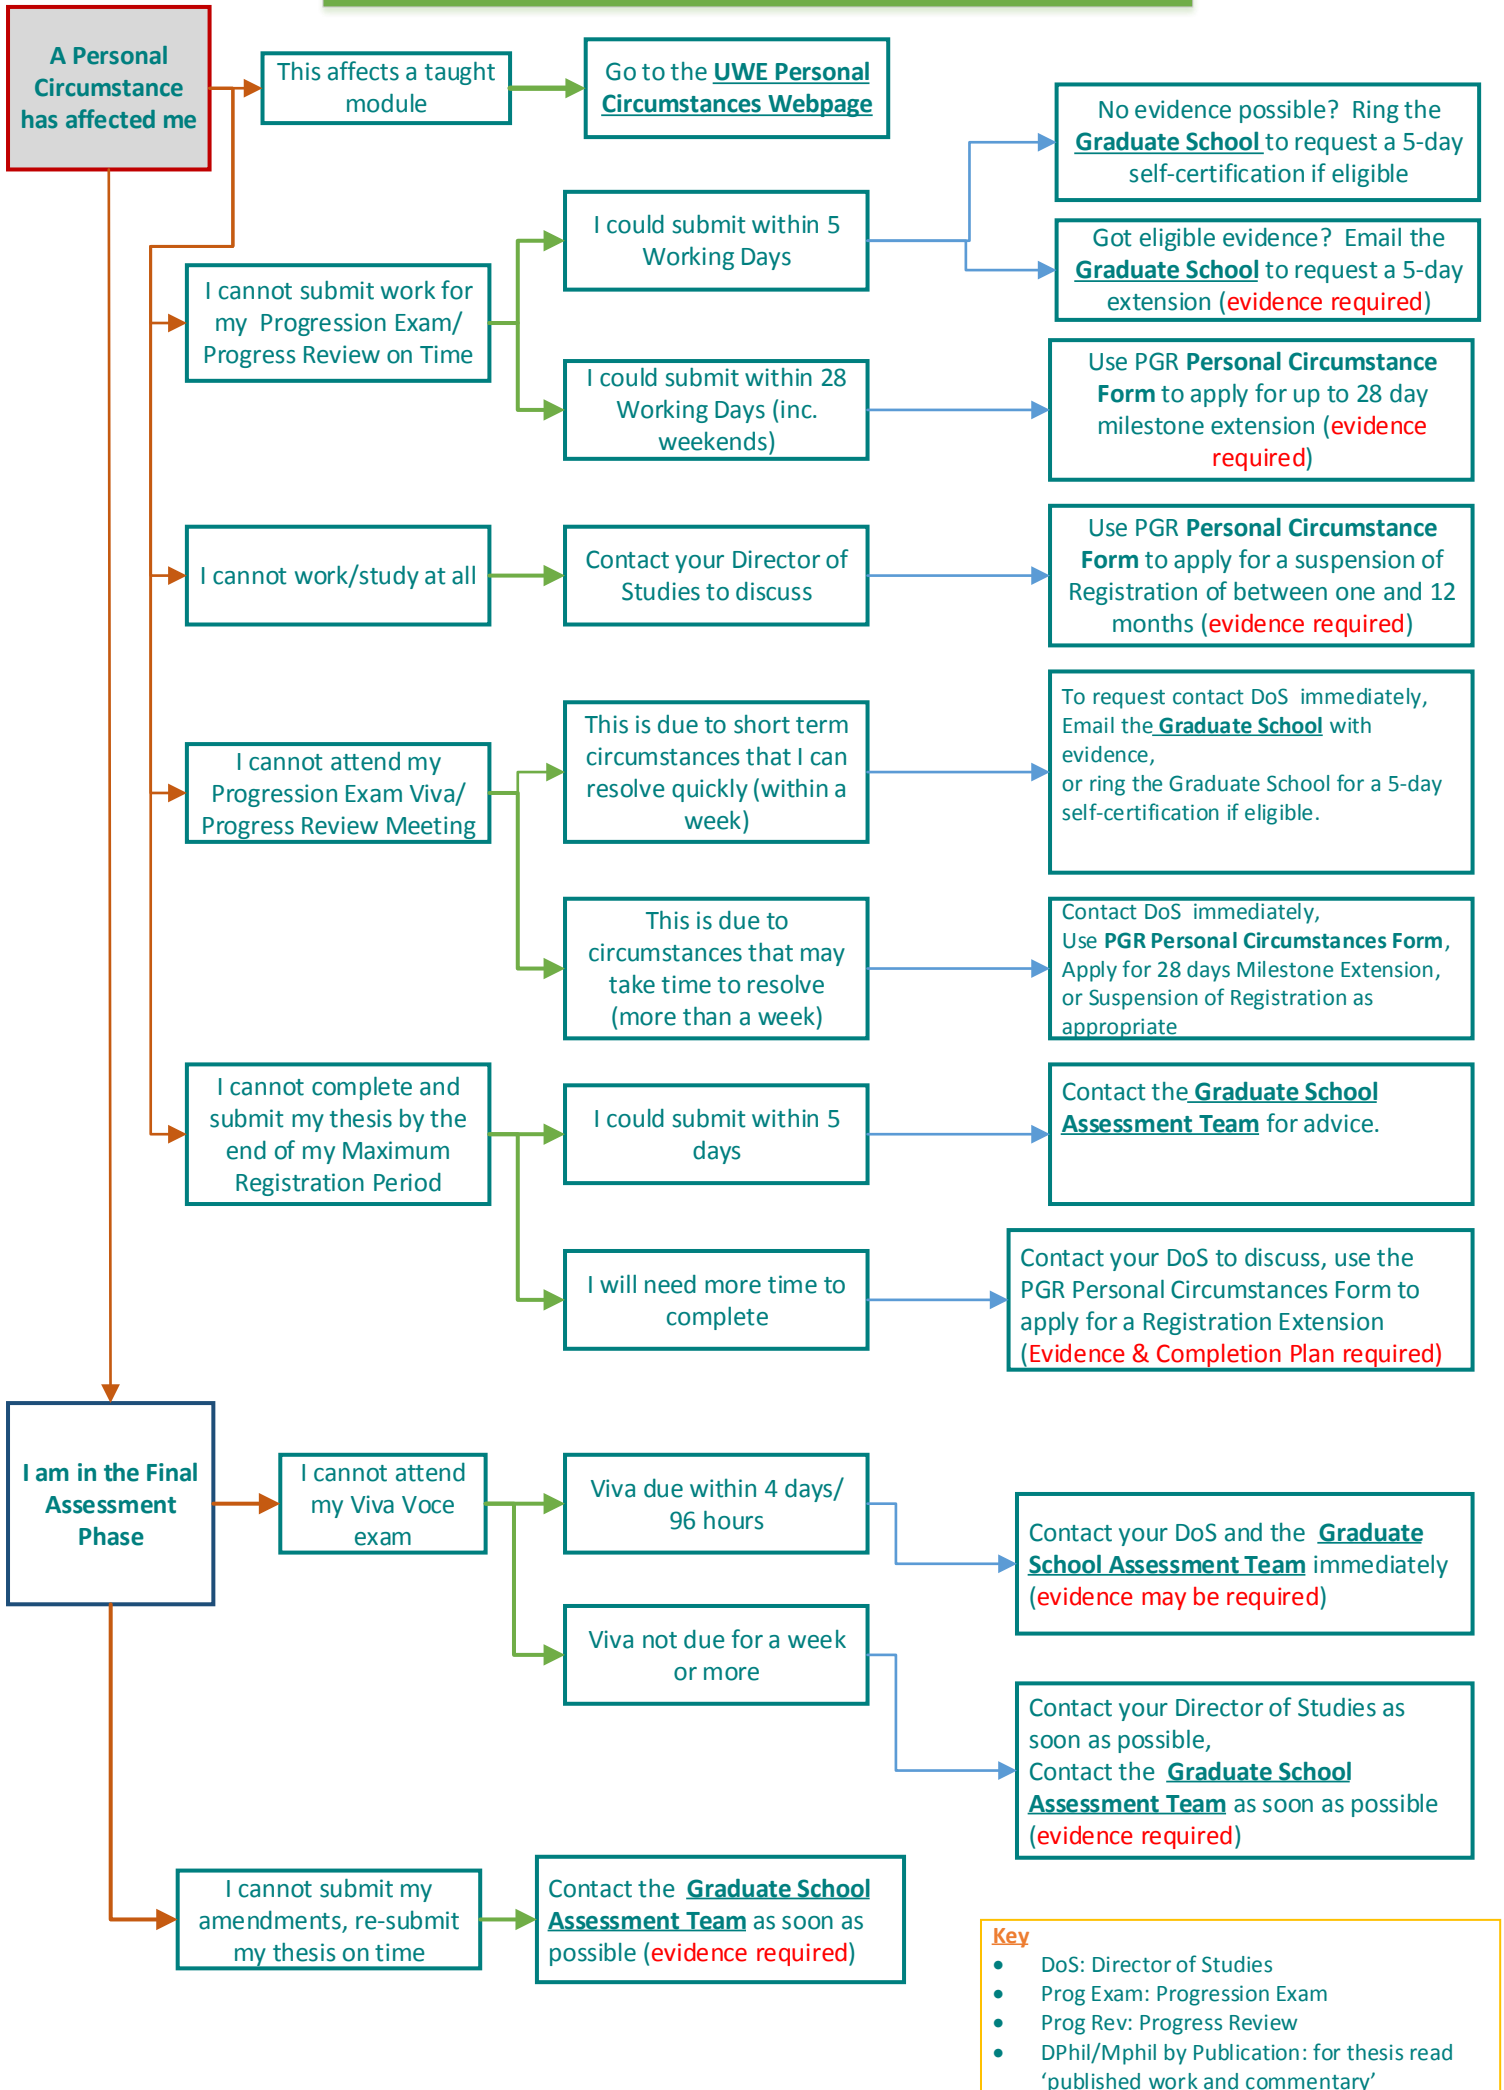

## PGR Personal Circumstances Processes

- Key**
- DoS: Director of Studies
  - Prog Exam: Progression Exam
  - Prog Rev: Progress Review
  - DPhil/Mphil by Publication: for thesis read 'published work and commentary'