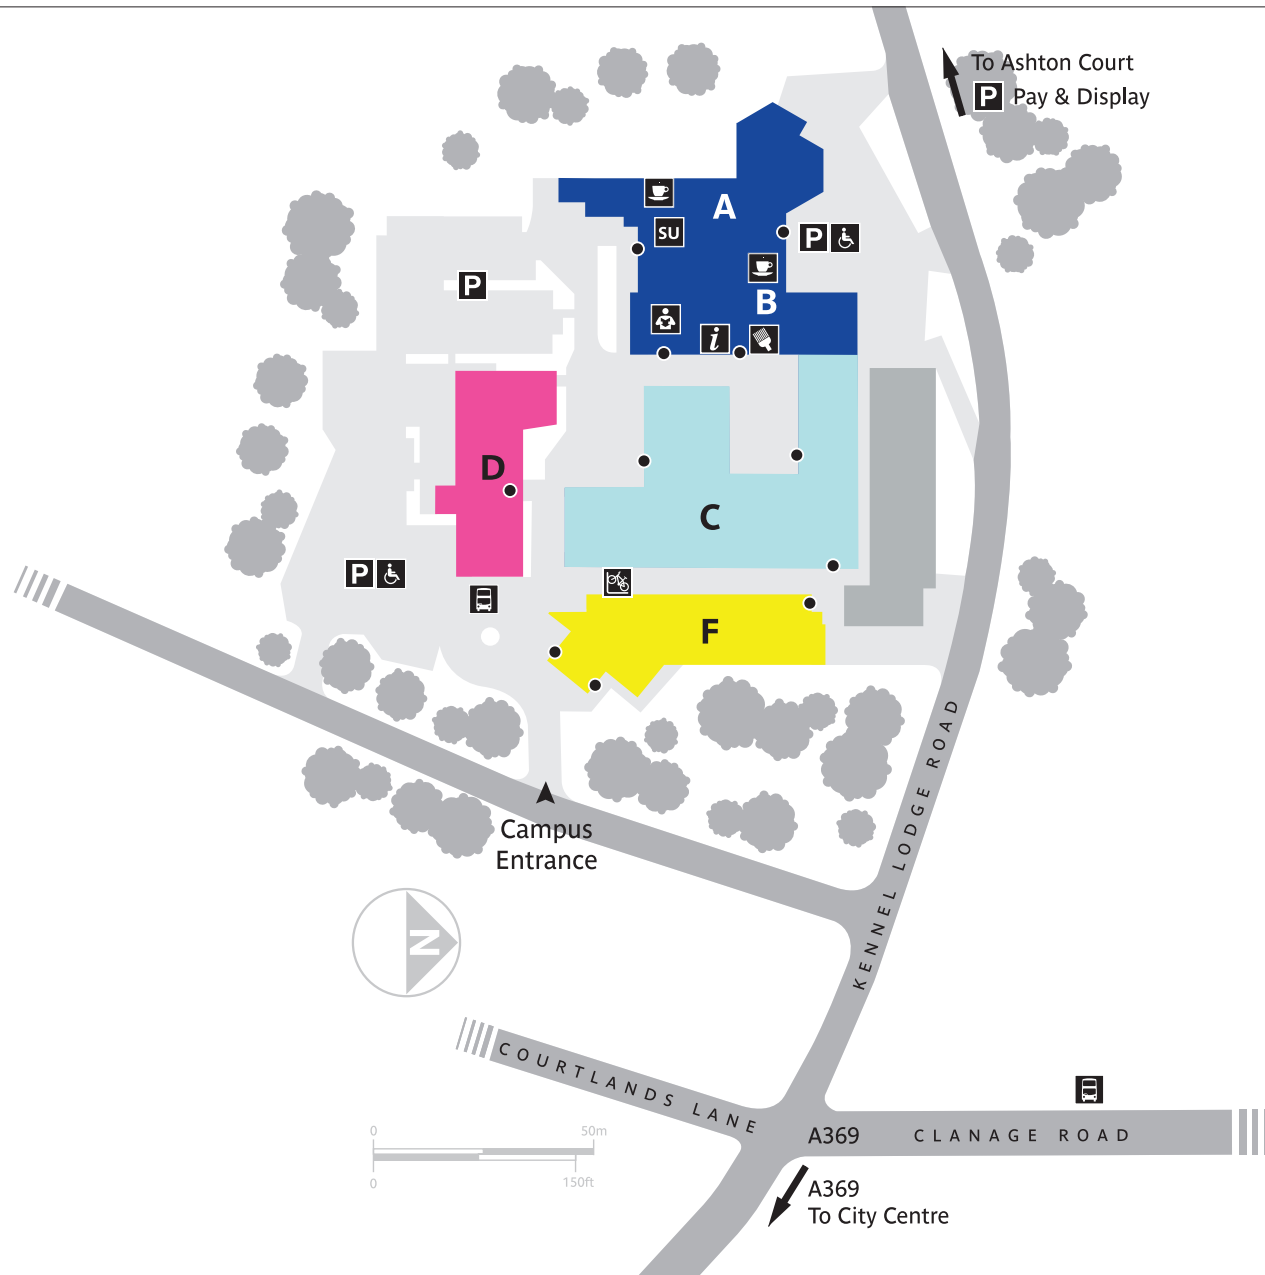

Product Design

D Block, Level 1 - 6 June only;
main exhibition, R Block, Frenchay

Wildlife Filmmaking MA

F Block, Level 0

Key

- Building Entrances
- i** Information Point
- ☕** The Hub Café
- SU** SU Bar
- ☕** Costa Coffee
- P** Parking
- ♿** Blue Badge Bay
- 🚌** Bus Stop
- 🚲** Cycle Parking
- 📖** Library (on Level 1)
- 🎨** Art Shop