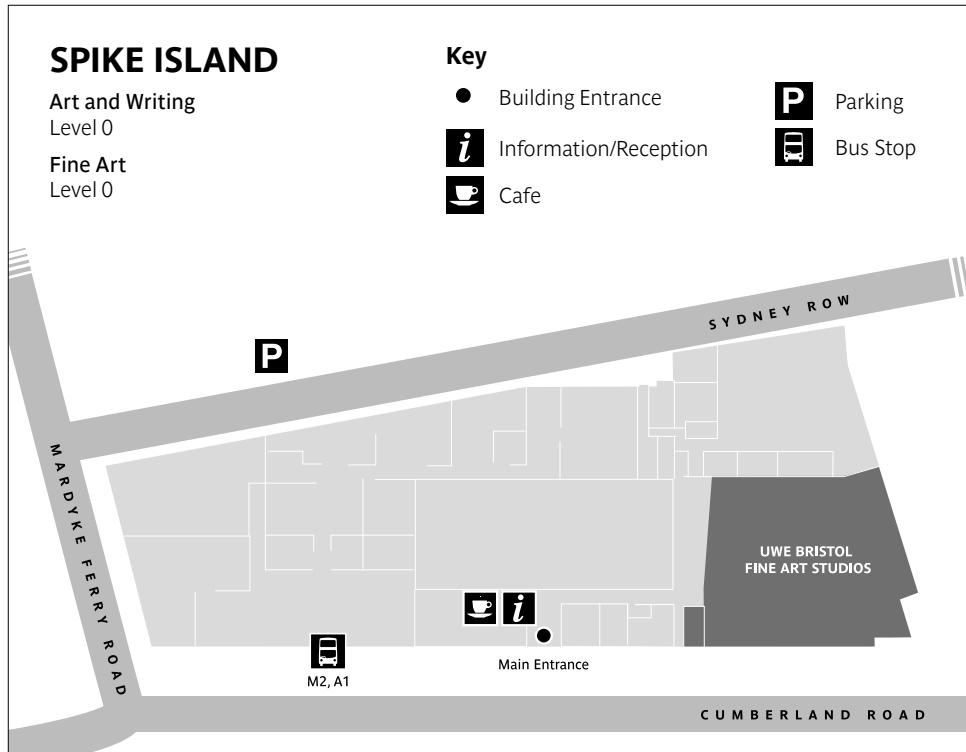

Visual Culture

C Block, Level 0

Wildlife Filmmaking MA

F Block, Level 0

Key

- Building Entrances
- i** Information Point
- ☕** The Hub Cafe
- SU** SU Bar
- ☕** Costa Coffee
- P** Parking
- 🚌** Bus Stop
- 🚲** Cycle Parking
- 📖** Library (on Level 1)
- 🖼️** Art Shop
- ATM** Cash Point

Recommended last entry by 19:00

showcase.uwe.ac.uk
#uwebristolshowcase

Showcase

Showcase

TRAVELLING TO CITY CAMPUS

Arnolfini: BS1 4QA

Bower Ashton: BS3 2JT (for parking use BS3 2JX)

Spike Island: BS1 6UX