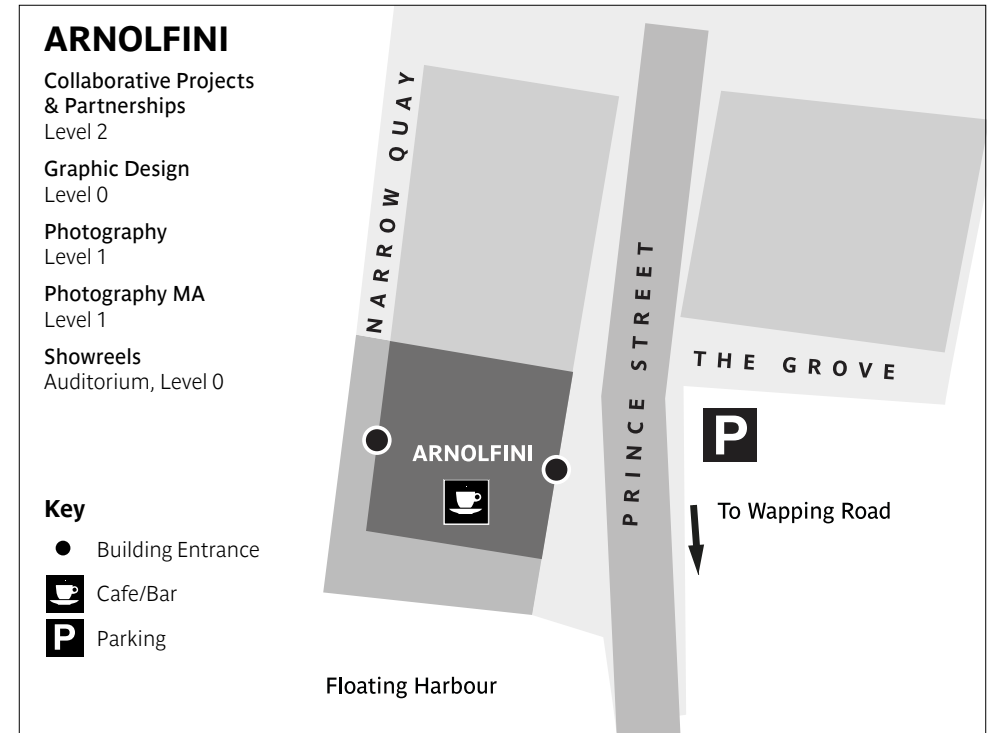

Visual Culture

C Block, Level 0

Wildlife Filmmaking MA

F Block, Level 0

Key

- Building Entrances
- i** Information Point
- ☕** The Hub Cafe
- SU** SU Bar
- ☕** Costa Coffee
- P** Parking
- 🚌** Bus Stop
- 🚲** Cycle Parking
- 📖** Library (on Level 1)
- 🖼️** Art Shop
- ATM** Cash Point

Recommended last entry by 19:00

showcase.uwe.ac.uk
#uwebristolshowcase

Showcase

Showcase

TRAVELLING TO CITY CAMPUS

Arnolfini: BS1 4QA

Bower Ashton: BS3 2JT (for parking use BS3 2JX)

Spike Island: BS1 6UX