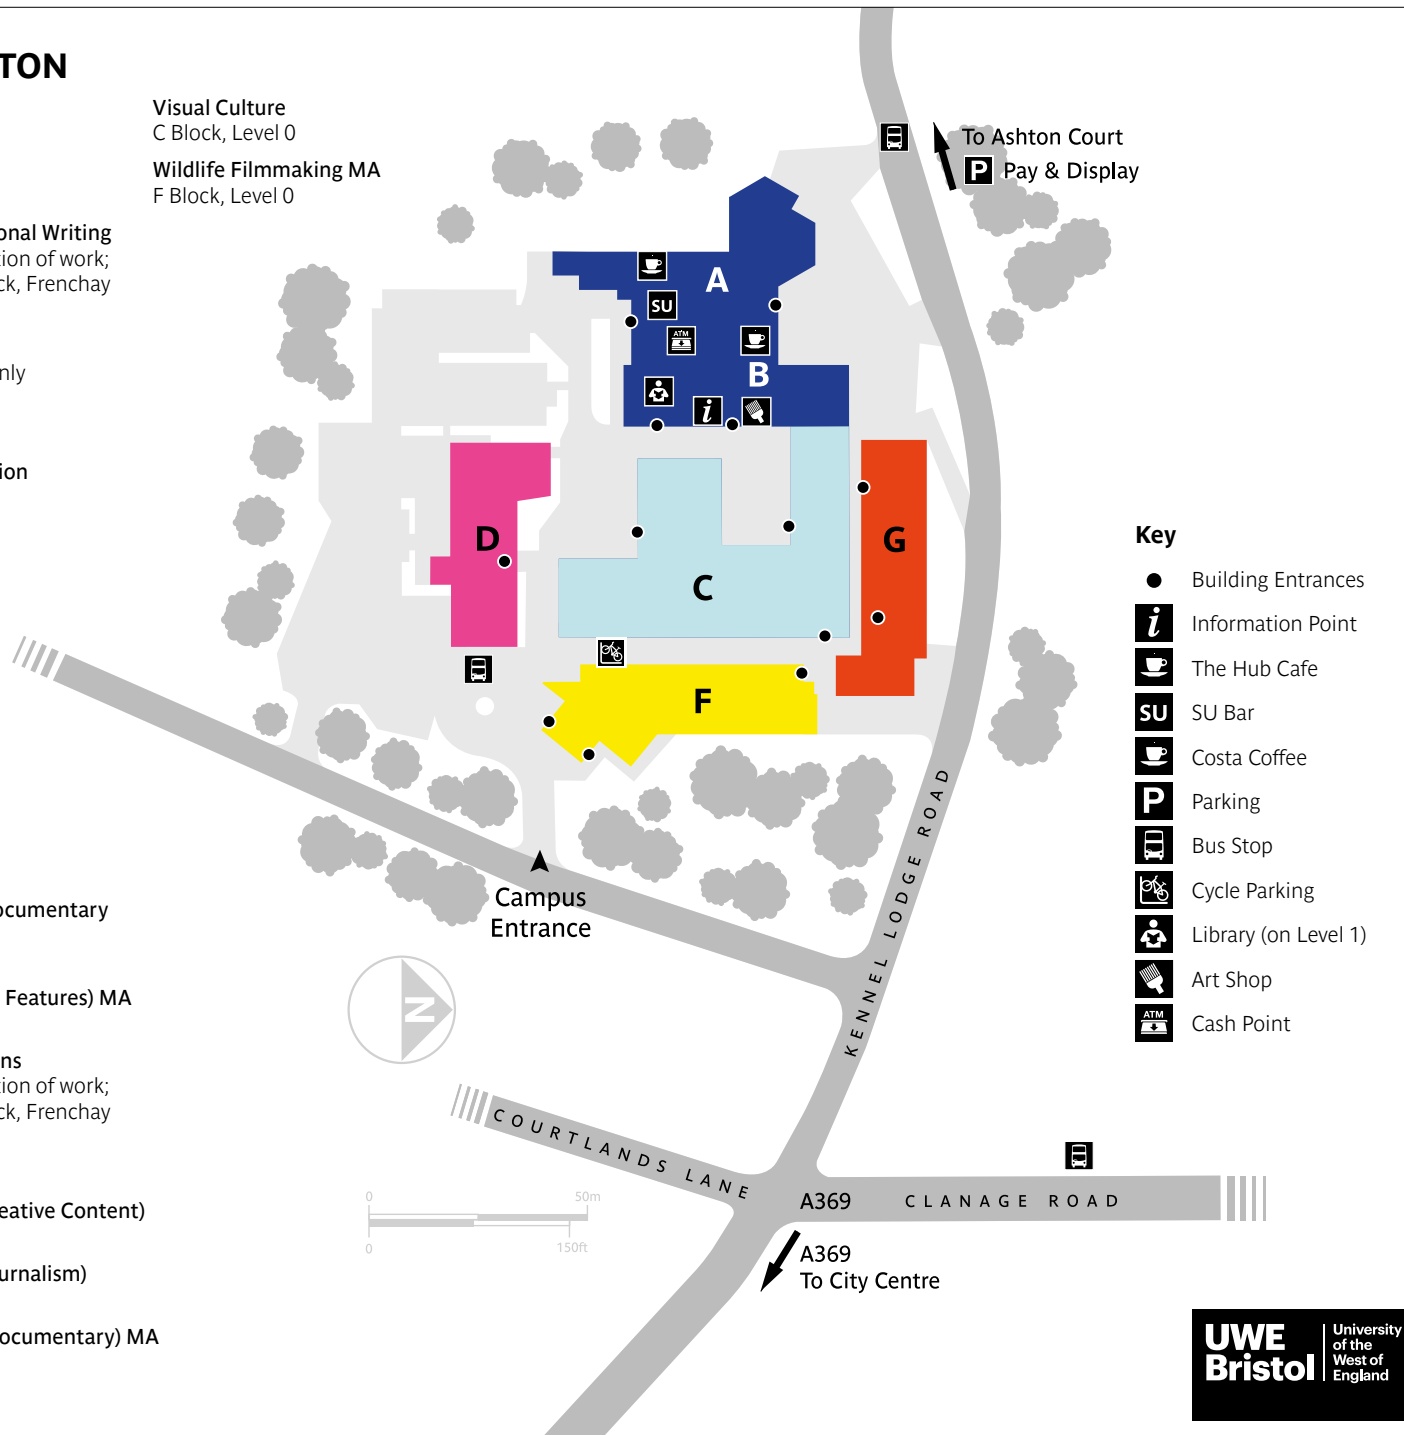

Visual Culture

C Block, Level 0

Wildlife Filmmaking MA

F Block, Level 0

Key

- Building Entrances
- i** Information Point
- ☕** The Hub Cafe
- SU** SU Bar
- ☕** Costa Coffee
- P** Parking
- 🚌** Bus Stop
- 🚲** Cycle Parking
- 📖** Library (on Level 1)
- 🖼️** Art Shop
- ATM** Cash Point

10:00-18:00

Recommended last entry by 17:00

Sunday 11 June

10:00-18:00

Recommended last entry by 17:00

Monday 12 June – Closed

Tuesday 13 June – Thursday 15 June

10:00-20:00