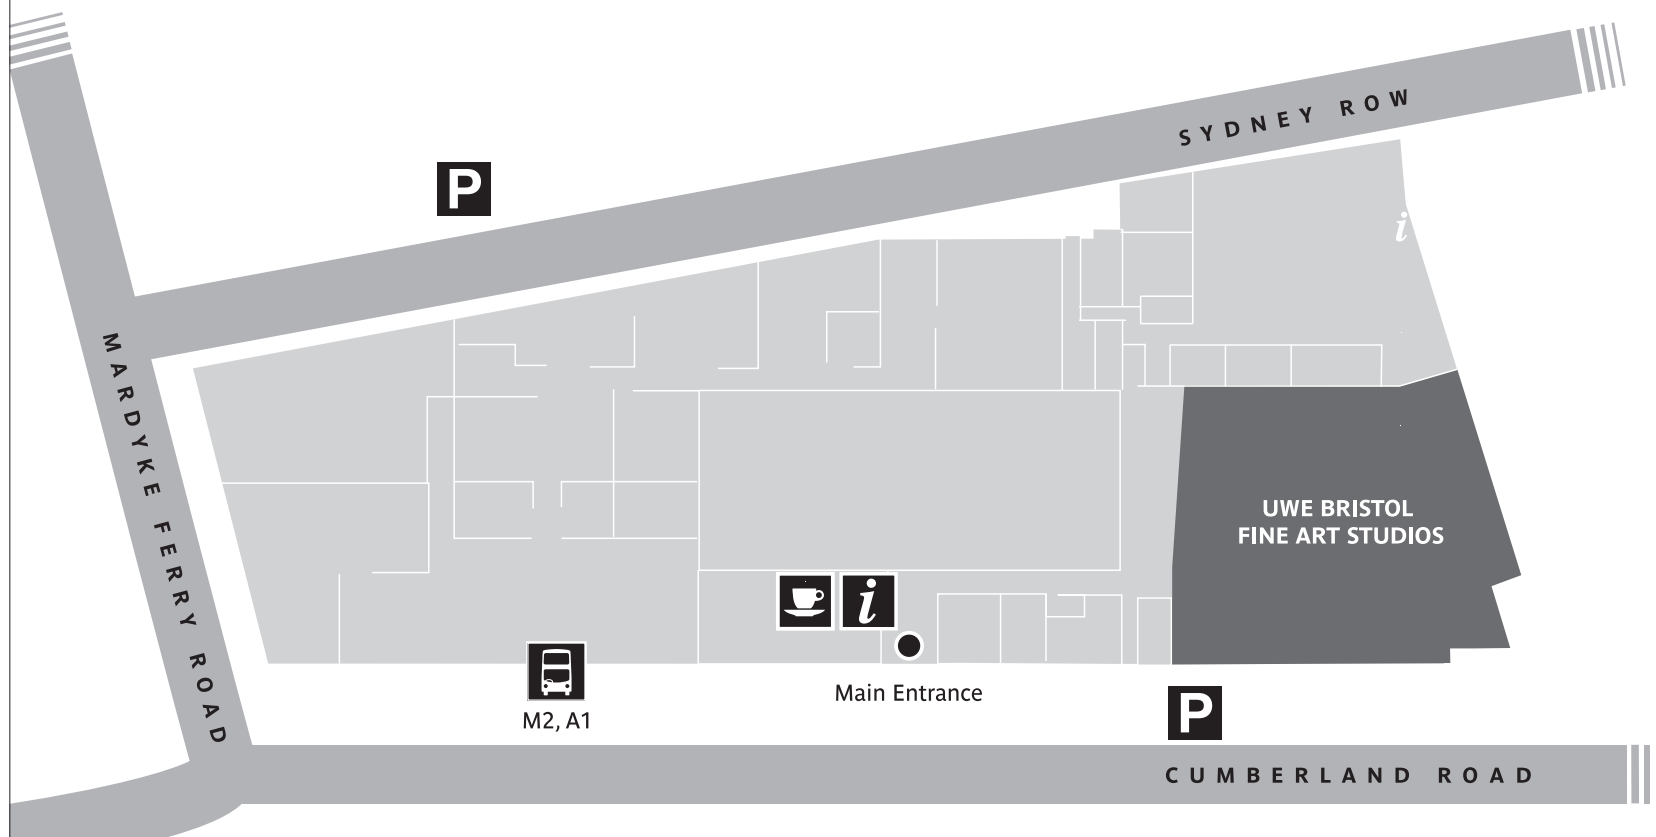

SPIKE ISLAND

MA Fine Art

Level 0

MA Fine Art: Curating

Level 0

MA Fine Art: Photography

Level 0

MA Fine Art: Printmaking

Level 0

MA Design Communication: Illustration

Level 0

MA Design Communication: Graphic Design

Level 0

Key

● Building Entrance

Information/Reception

Café

Parking

Bus Stop

Showcase

MA Degree Show

16-22 July 2026
City Campus
Spike Island

OPENING TIMES

Thursday 16 July
17:00-20:00 (Opening Evening)

Friday 17 to Wednesday 22 July
12:00-17:00

GETTING HERE

Spike Island
133 Cumberland Road
Bristol BS1 6UX

Directions

www.spikeisland.org.uk/plan-your-visit

showcase.uwe.ac.uk
[#uwebristolshowcase](https://twitter.com/uwebristolshowcase)