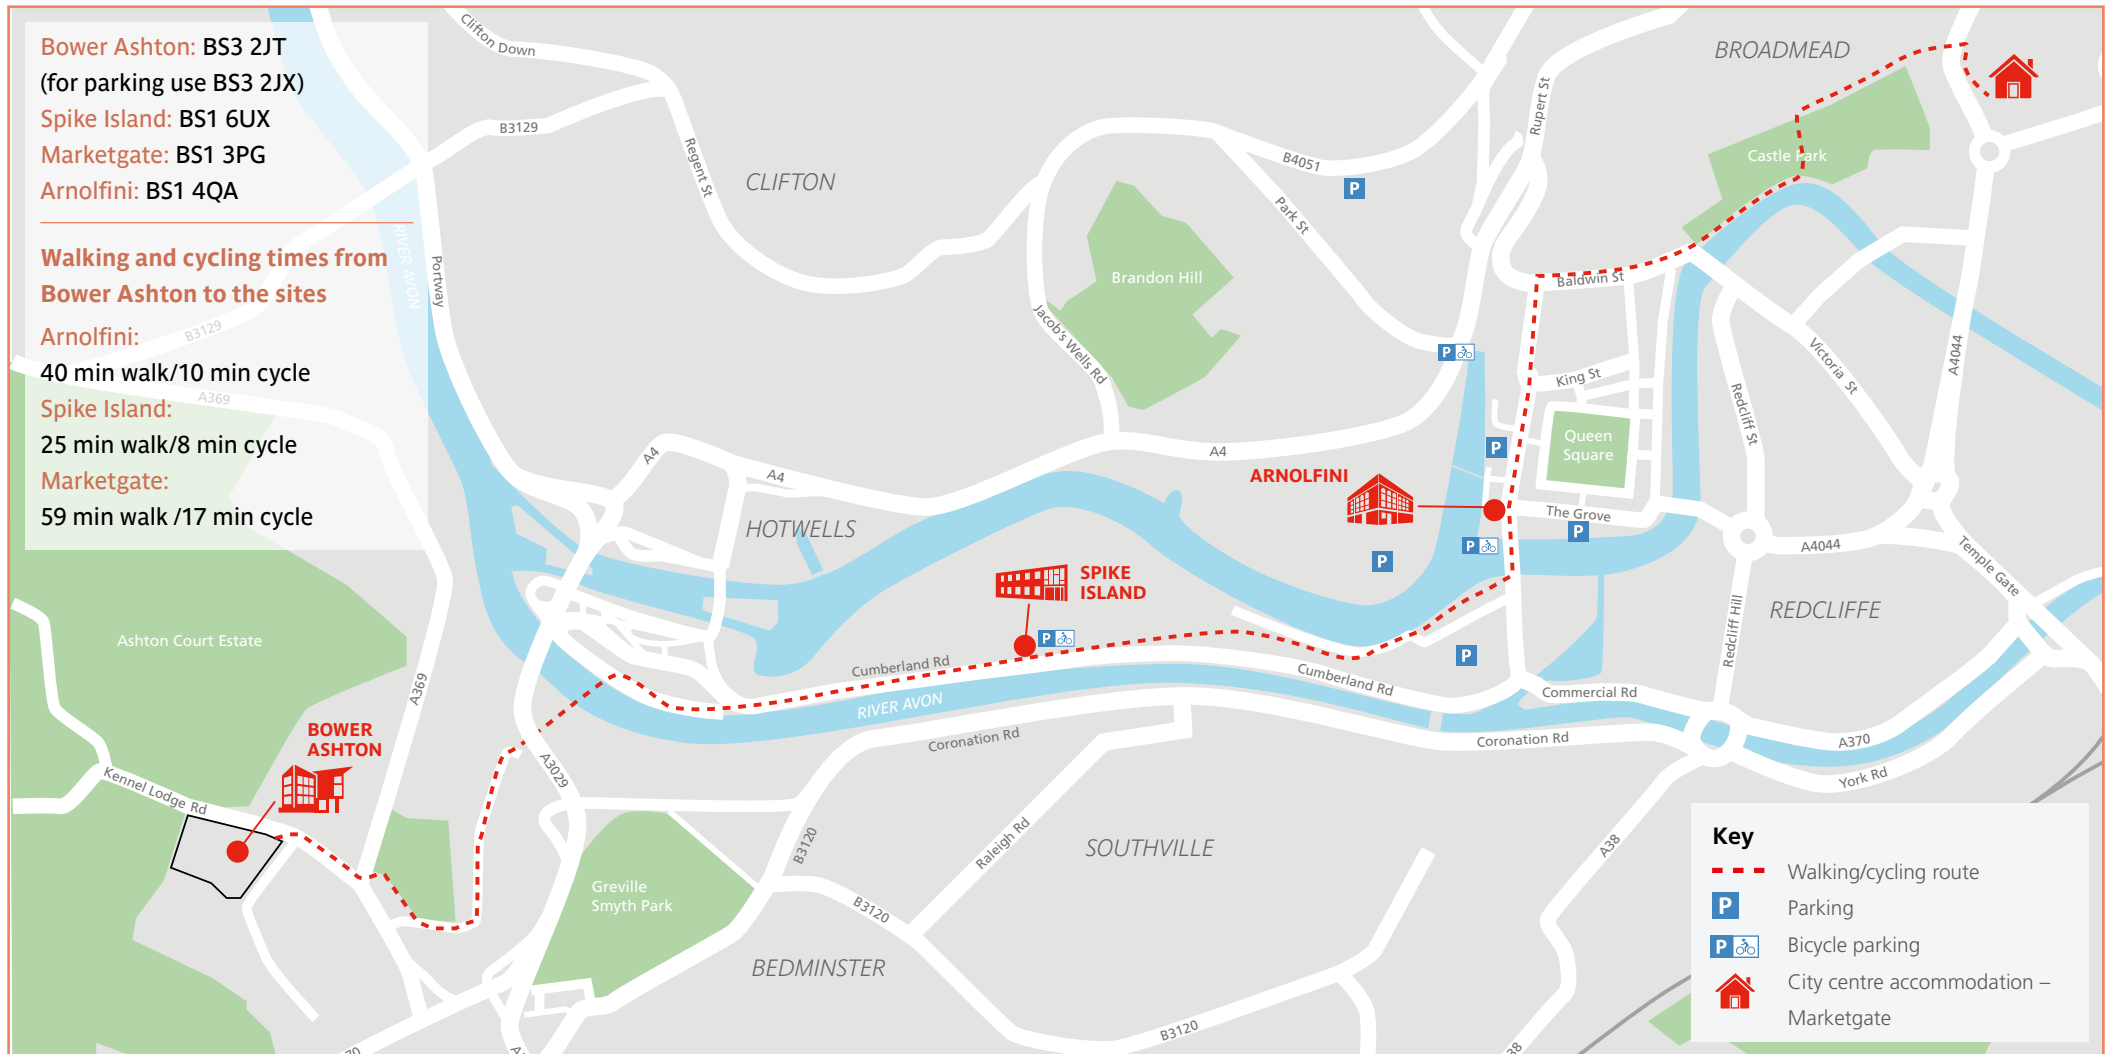

# BOWER ASHTON CAMPUS MAP

### Key

- S** Sign-in point
- Building entrances
- i** Information and Advice Zone
- Cafe
- P** Parking
- Bus stop
- Cycle parking
- Library (on Level 1)
- ATM Cash Point

## BOWER ASHTON

Bower Ashton is the hub of City Campus. It includes student support services, the Students' Union and a wide range of resources available for students studying all creative disciplines.