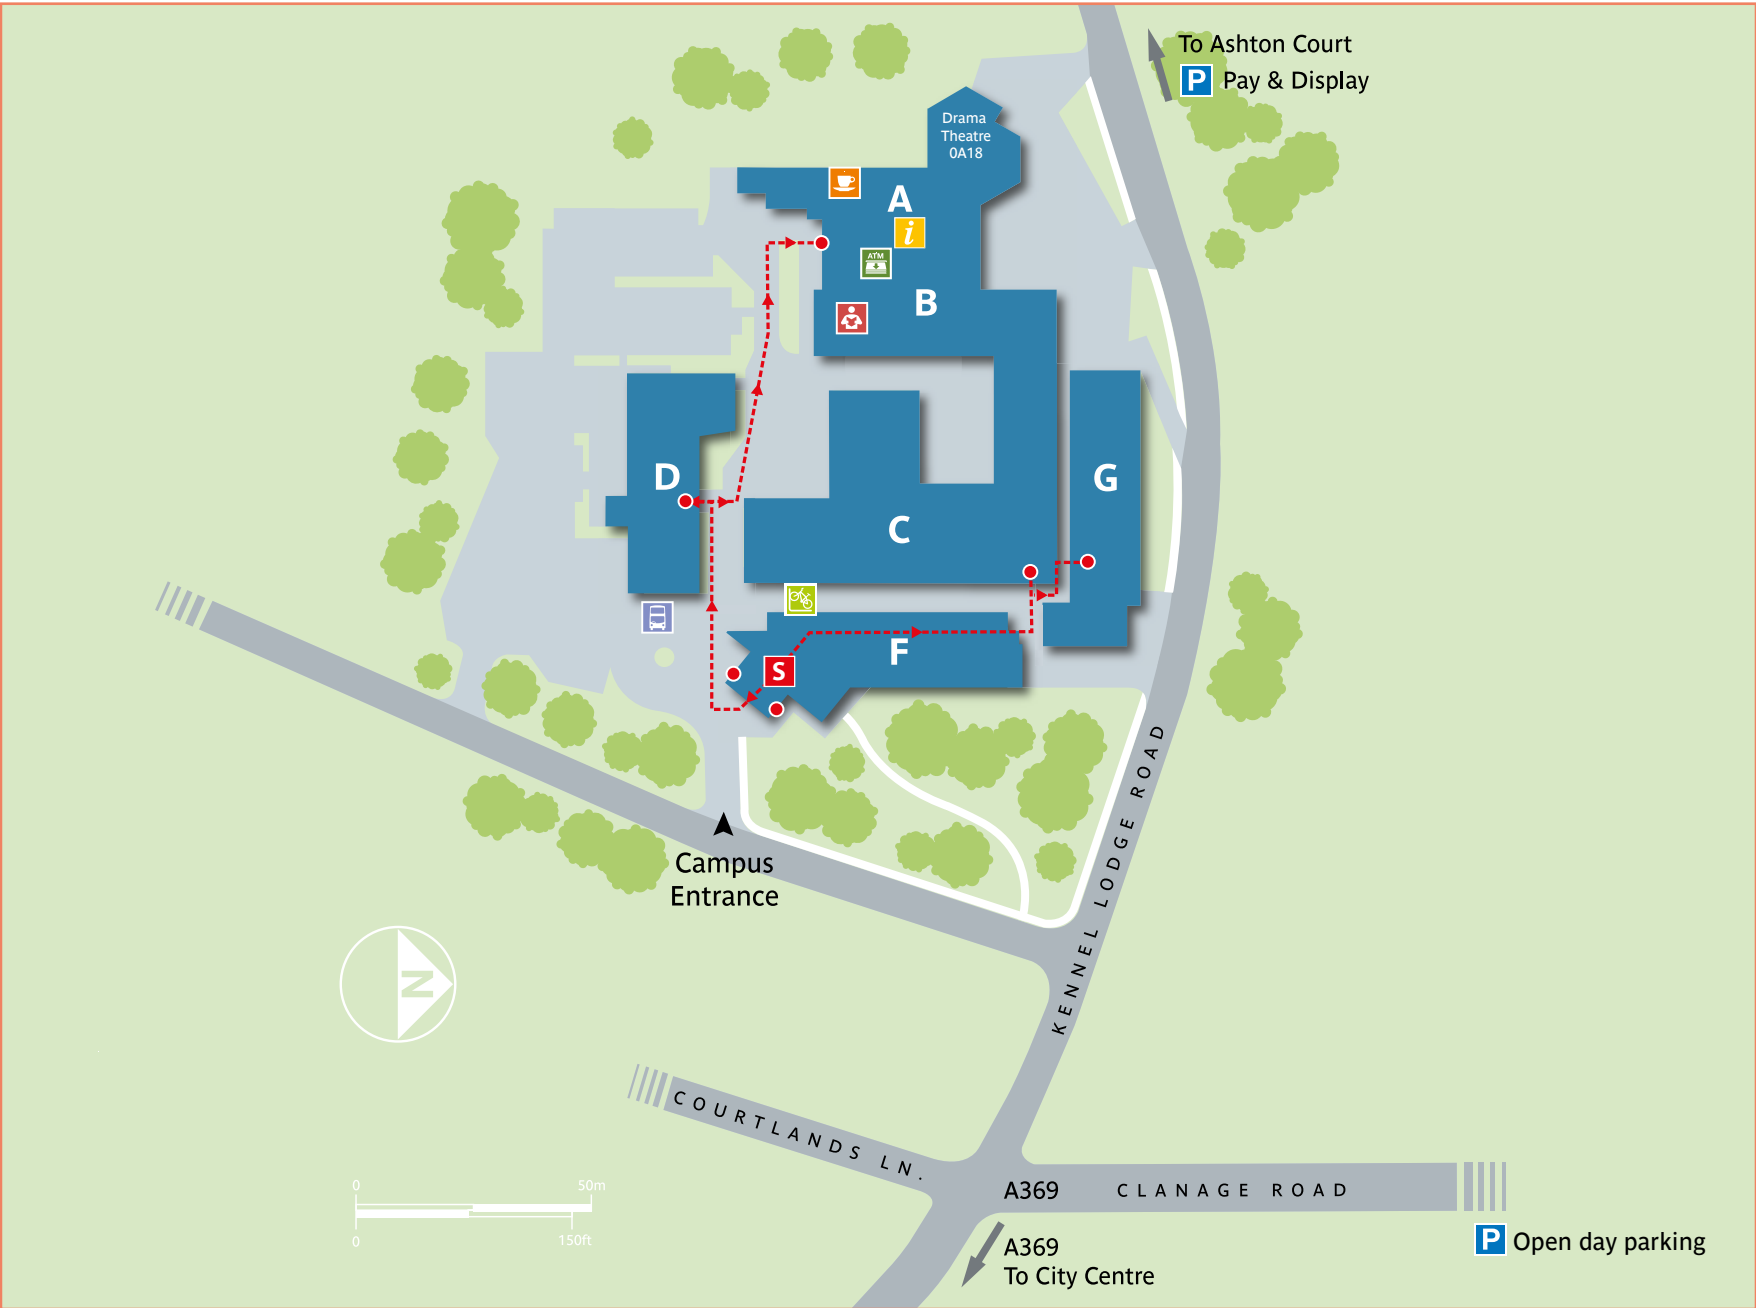

# BOWER ASHTON CAMPUS MAP

### Key

- S** Sign-in point
- Building entrances
- i** Information and Advice Zone
- Cafe
- P** Parking
- Bus stop
- Cycle parking
- Library (on Level 1)
- ATM Cash Point

## BOWER ASHTON

Bower Ashton is the hub of City Campus. It includes student support services, the Students' Union and a wide range of resources available for students studying all creative disciplines.