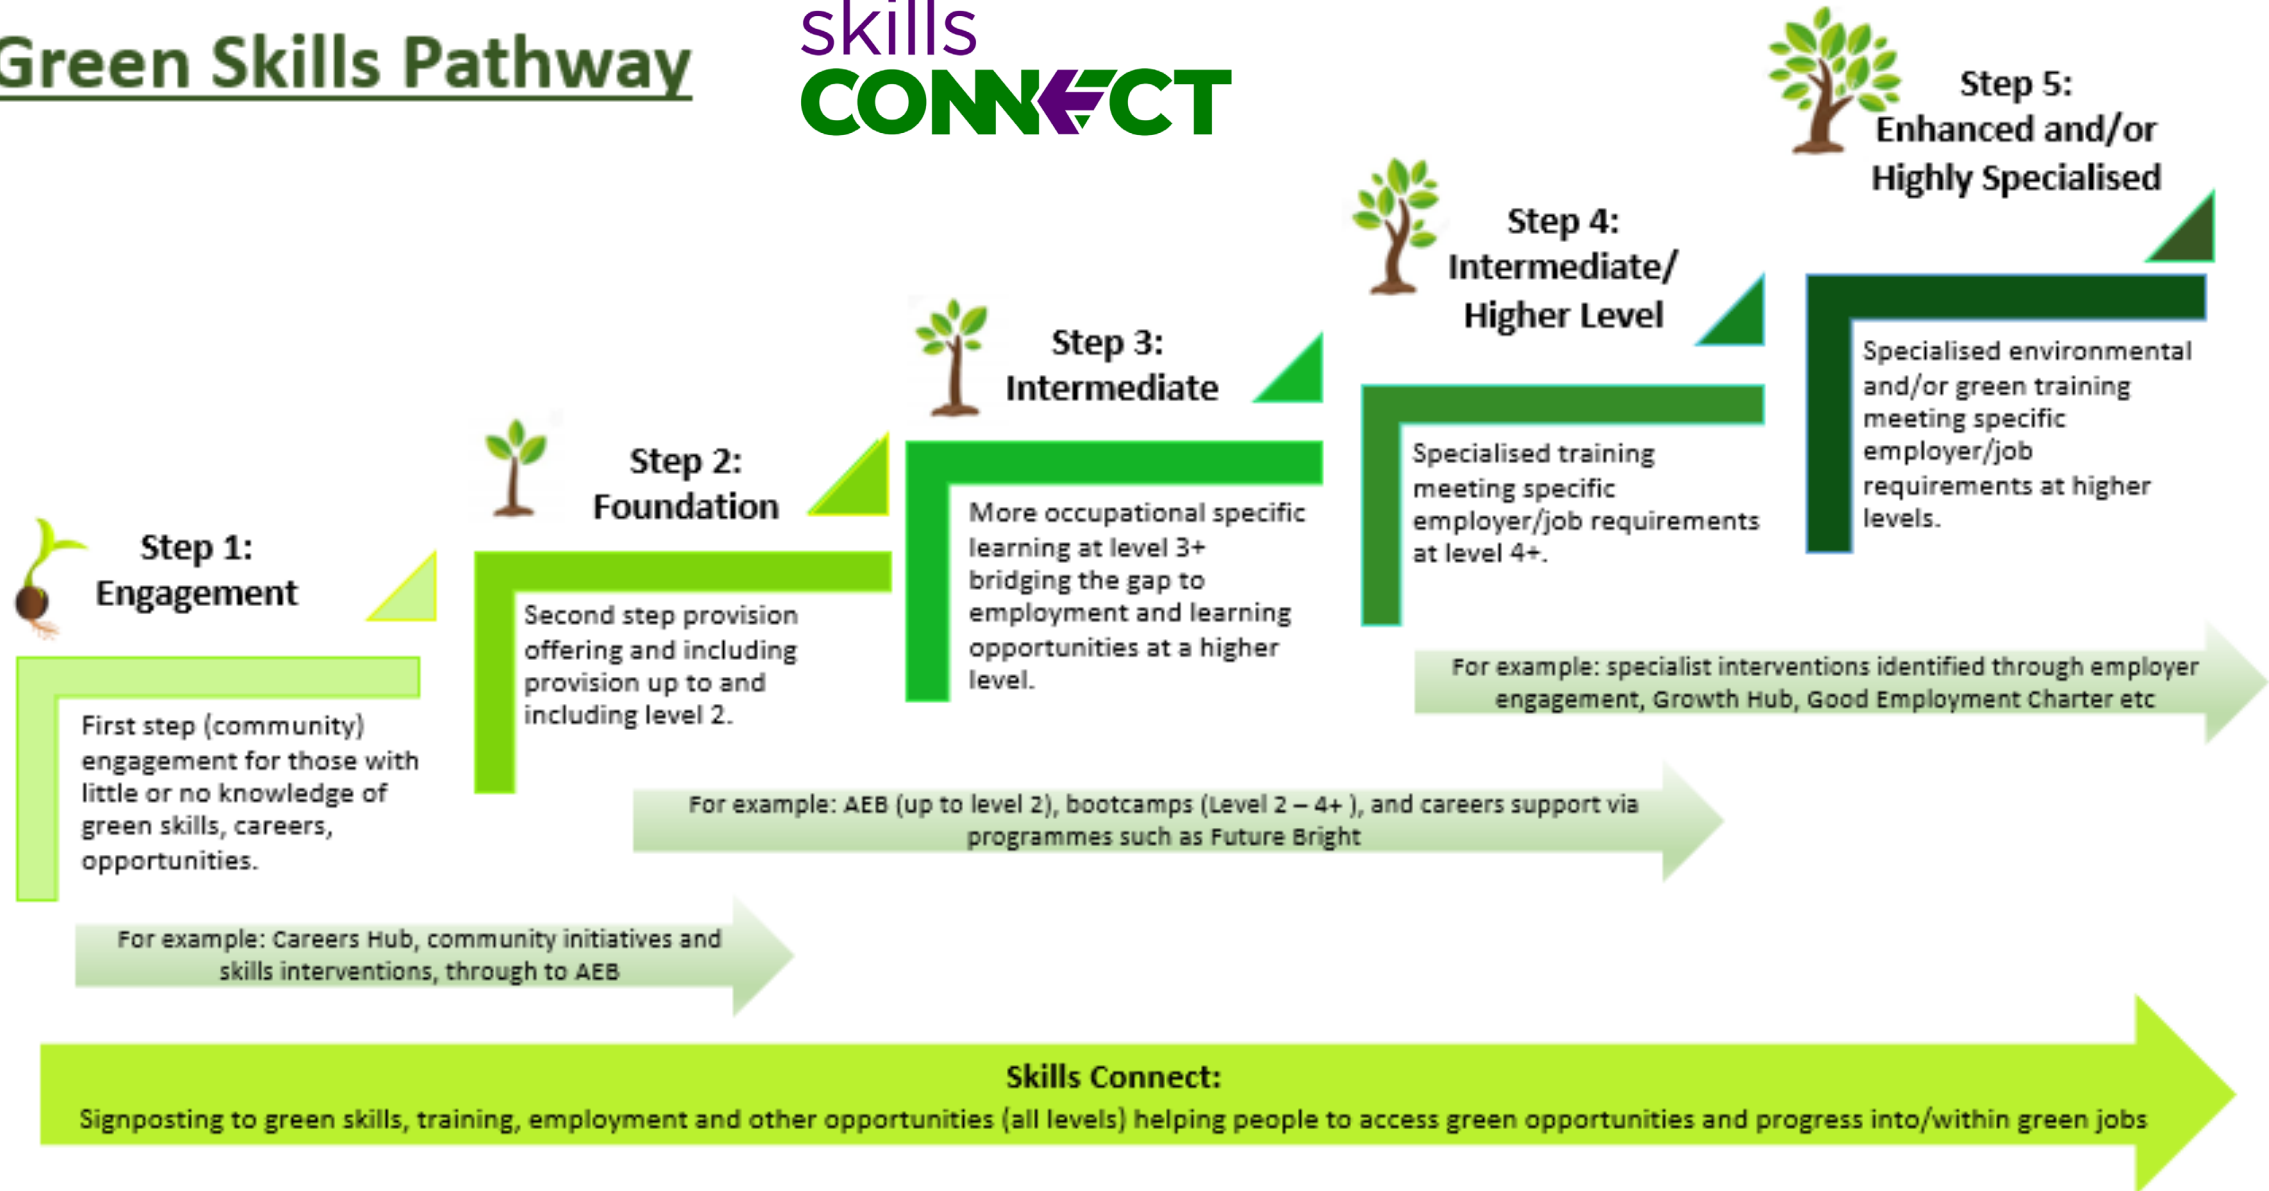

Introductions to companies, R&D assets and trade associations

International business relocation support

Network and cluster development

Access to regional business support programmes

Funding opportunities

Dr Naomi Logan, Head of
People & Skills

Green Skills Pathway

Skills Connect: simplifying the skills system

- **Simplify the landscape** and help people and partners to find the right support;
- Help residents/people into **good jobs** supporting them to **progress** within work, thus improving earning potential and quality of life;
- **Strengthen visibility** and take up of existing programmes so that they have **maximum impact**; and
- Deliver funded projects and provision which **address skills gaps, barriers** and issues identified through delivery of Skills Connect and **Mayoral Priority Skills Fund**;
- Support businesses to find the skills they need to **thrive and grow**.

skills
CONNECT

**WEST OF
ENGLAND**
Combined Authority

Light Touch Support
Medium Level Support
High Intensity Support

The Combined Authority will be responsible for delivery of the 'hub' light touch support. The Local Authorities will deliver the 'spoke' services (light, medium and high intensity support).

GREEN SKILLS SYSTEM APPROACH

Supply of Skills Spheres of Influence (Direct & Indirect) Demand for Skills

For more information:

- **Skills Connect:** Employability and skills portal - West of England Combined Authority (westofengland-ca.gov.uk)
- Please also refer to the document circulated: **West of England Employment & Skills Programmes and Services**