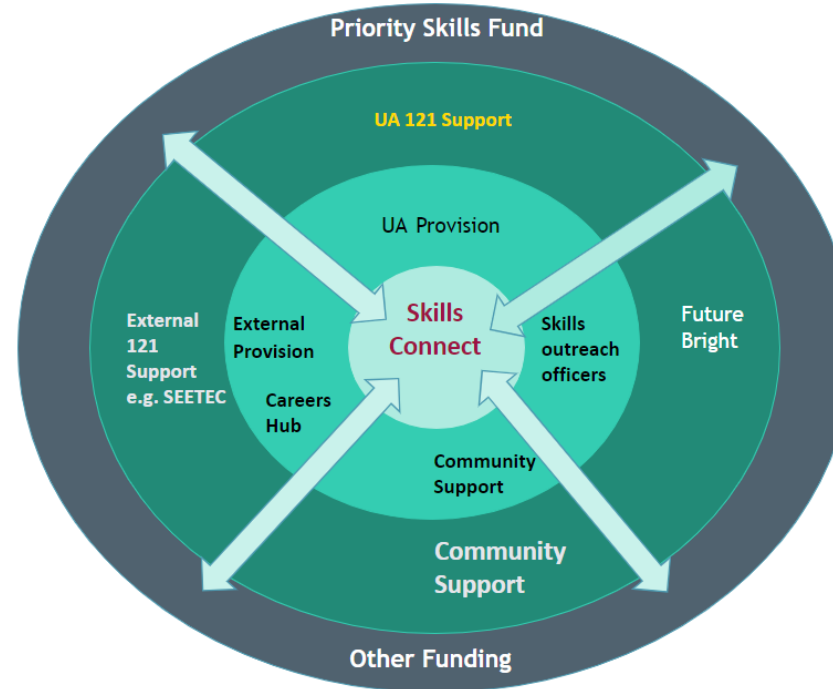

Dr Naomi Logan, Head of
People & Skills

Green Skills Pathway

Skills Connect: simplifying the skills system

- **Simplify the landscape** and help people and partners to find the right support;
- Help residents/people into **good jobs** supporting them to **progress** within work, thus improving earning potential and quality of life;
- **Strengthen visibility** and take up of existing programmes so that they have **maximum impact**; and
- Deliver funded projects and provision which **address skills gaps, barriers** and issues identified through delivery of Skills Connect and **Mayoral Priority Skills Fund**;
- Support businesses to find the skills they need to **thrive and grow**.

skills
CONNECT

**WEST OF
ENGLAND**
Combined Authority

Light Touch Support
Medium Level Support
High Intensity Support

The Combined Authority will be responsible for delivery of the 'hub' light touch support. The Local Authorities will deliver the 'spoke' services (light, medium and high intensity support).

GREEN SKILLS SYSTEM APPROACH

Supply of Skills Spheres of Influence (Direct & Indirect) Demand for Skills

For more information:

- **Skills Connect:** Employability and skills portal - West of England Combined Authority (westofengland-ca.gov.uk)
- Please also refer to the document circulated: **West of England Employment & Skills Programmes and Services**