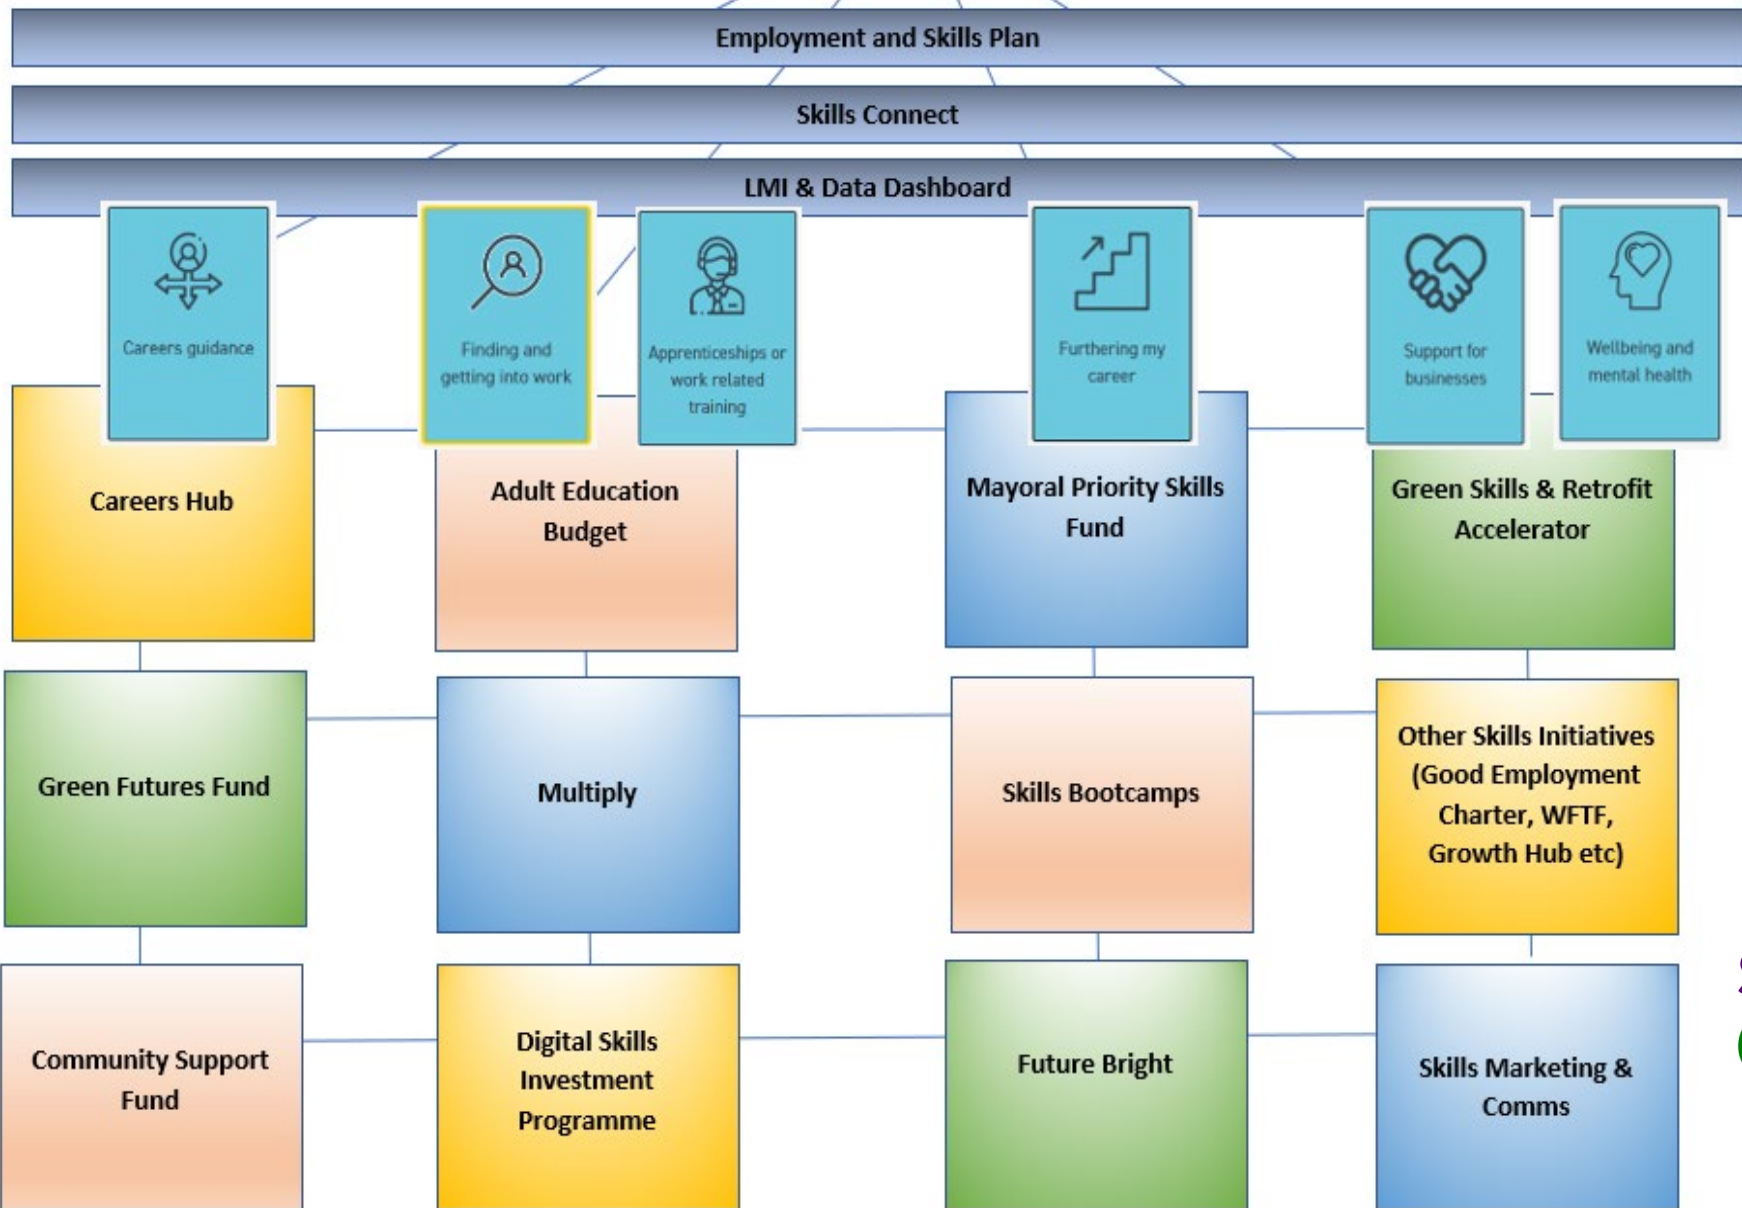

Introductions to companies, R&D assets and trade associations

International business relocation support

Network and cluster development

Access to regional business support programmes

Funding opportunities

Dr Naomi Logan, Head of
People & Skills

Green Skills Pathway

Skills Connect: simplifying the skills system

- **Simplify the landscape** and help people and partners to find the right support;
- Help residents/people into **good jobs** supporting them to **progress** within work, thus improving earning potential and quality of life;
- **Strengthen visibility** and take up of existing programmes so that they have **maximum impact**; and
- Deliver funded projects and provision which **address skills gaps, barriers** and issues identified through delivery of Skills Connect and **Mayoral Priority Skills Fund**;
- Support businesses to find the skills they need to **thrive and grow**.

skills
CONNECT

**WEST OF
ENGLAND**
Combined Authority

Light Touch Support
Medium Level Support
High Intensity Support

The Combined Authority will be responsible for delivery of the 'hub' light touch support. The Local Authorities will deliver the 'spoke' services (light, medium and high intensity support).

GREEN SKILLS SYSTEM APPROACH

Supply of Skills Spheres of Influence (Direct & Indirect) Demand for Skills

For more information:

- **Skills Connect:** Employability and skills portal - West of England Combined Authority (westofengland-ca.gov.uk)
- Please also refer to the document circulated: **West of England Employment & Skills Programmes and Services**