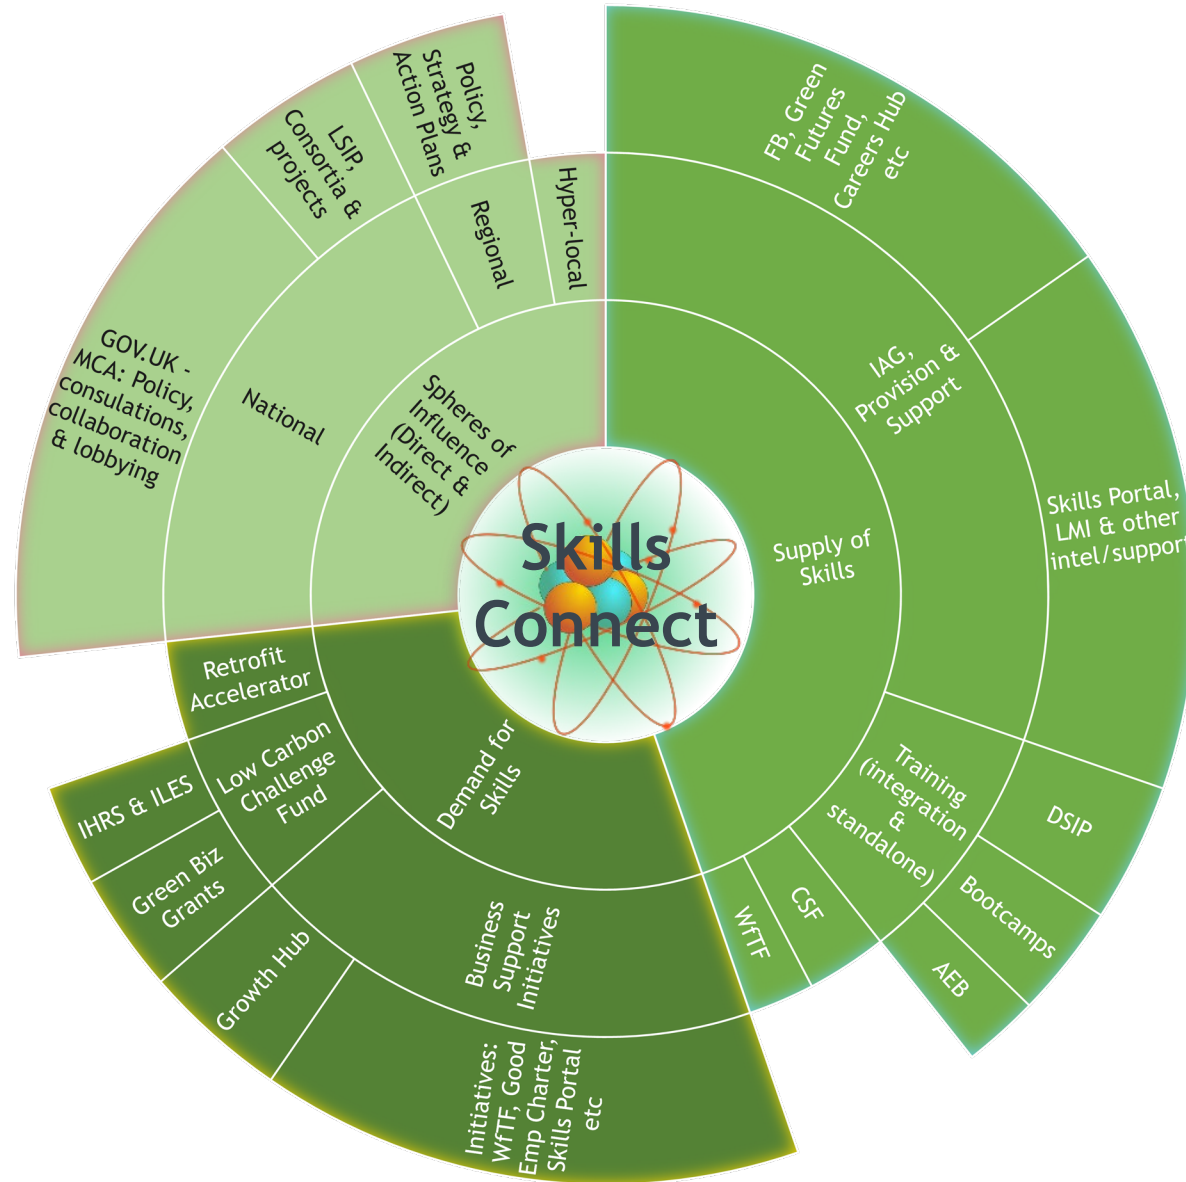

Dr Naomi Logan, Head of
People & Skills

Green Skills Pathway

Skills Connect: simplifying the skills system

- **Simplify the landscape** and help people and partners to find the right support;
- Help residents/people into **good jobs** supporting them to **progress** within work, thus improving earning potential and quality of life;
- **Strengthen visibility** and take up of existing programmes so that they have **maximum impact**; and
- Deliver funded projects and provision which **address skills gaps, barriers** and issues identified through delivery of Skills Connect and **Mayoral Priority Skills Fund**;
- Support businesses to find the skills they need to **thrive and grow**.

skills
CONNECT

**WEST OF
ENGLAND**
Combined Authority

Light Touch Support
Medium Level Support
High Intensity Support

The Combined Authority will be responsible for delivery of the 'hub' light touch support. The Local Authorities will deliver the 'spoke' services (light, medium and high intensity support).

GREEN SKILLS SYSTEM APPROACH

Supply of Skills Spheres of Influence (Direct & Indirect) Demand for Skills

For more information:

- **Skills Connect:** Employability and skills portal - West of England Combined Authority (westofengland-ca.gov.uk)
- Please also refer to the document circulated: **West of England Employment & Skills Programmes and Services**