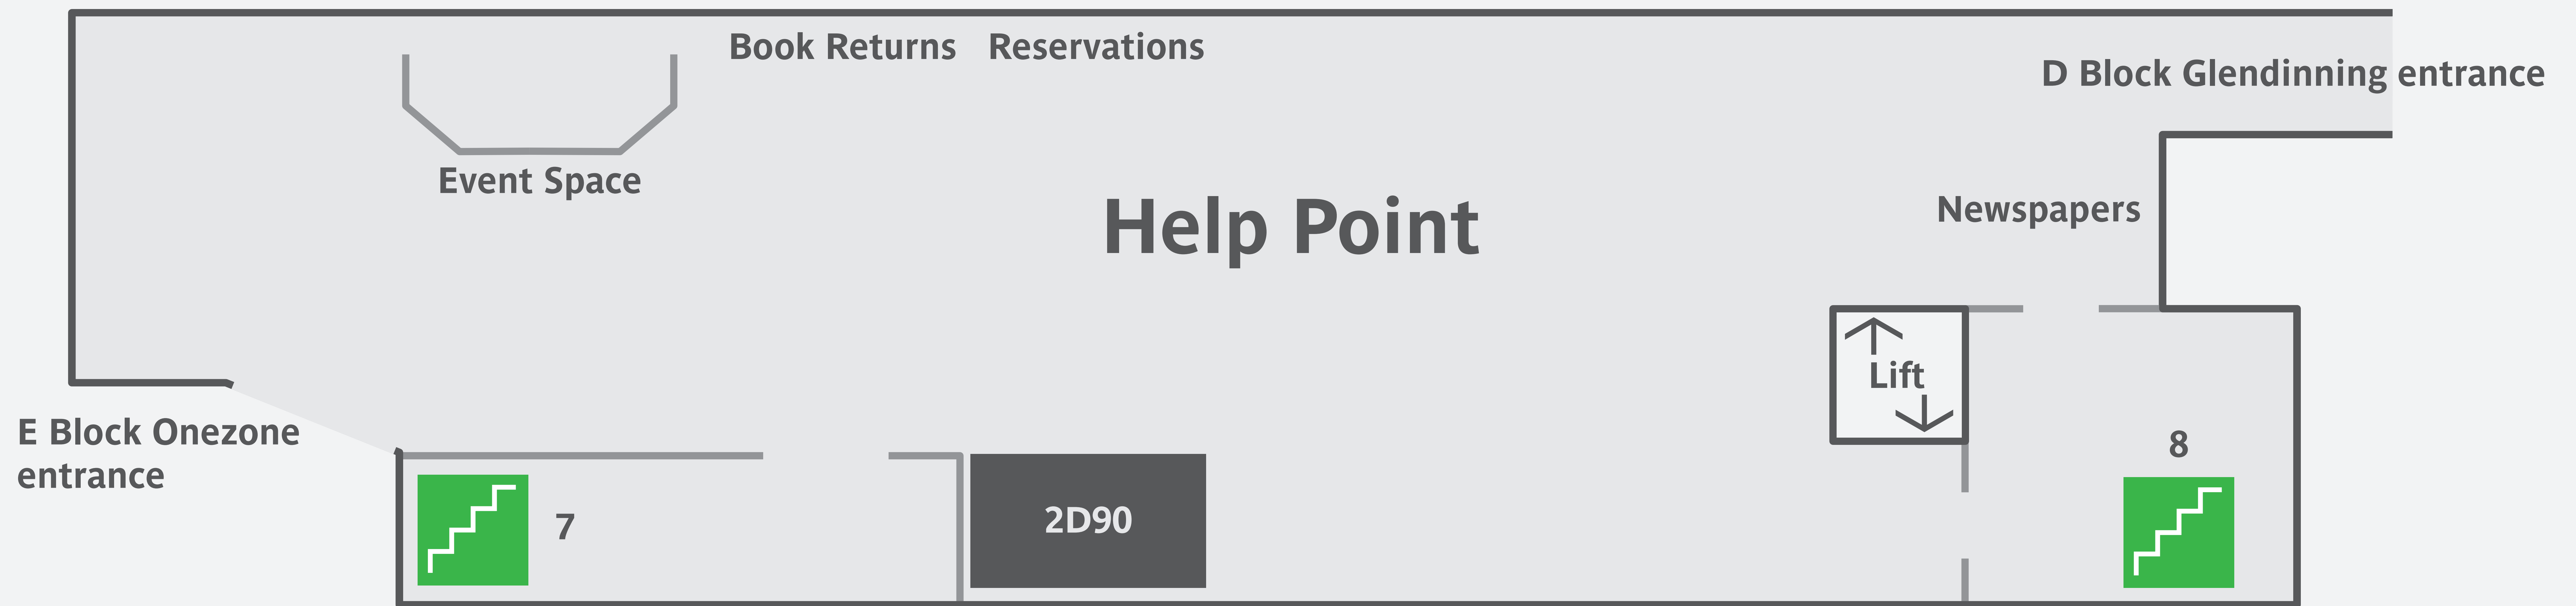

Level 2 Help Zone and entrance

Here you'll find help desks for enquiries, the print hub for quick printing, informal seating areas and access to other floors. This floor can be noisy and crowded at times.

Natural light

Controllable lighting

Library level 2 - 2D59

Level 3 Quiet study zone

Here you'll find a range of study space options and the IT helpdesk
Expect some low level talking and background noise.

High footfall

Level 4 Group study zone

Here you'll find a range of study space options for group and independent study and bookable study rooms. You'll also find the library lounge and student relax room. This floor can be very noisy and crowded at times.