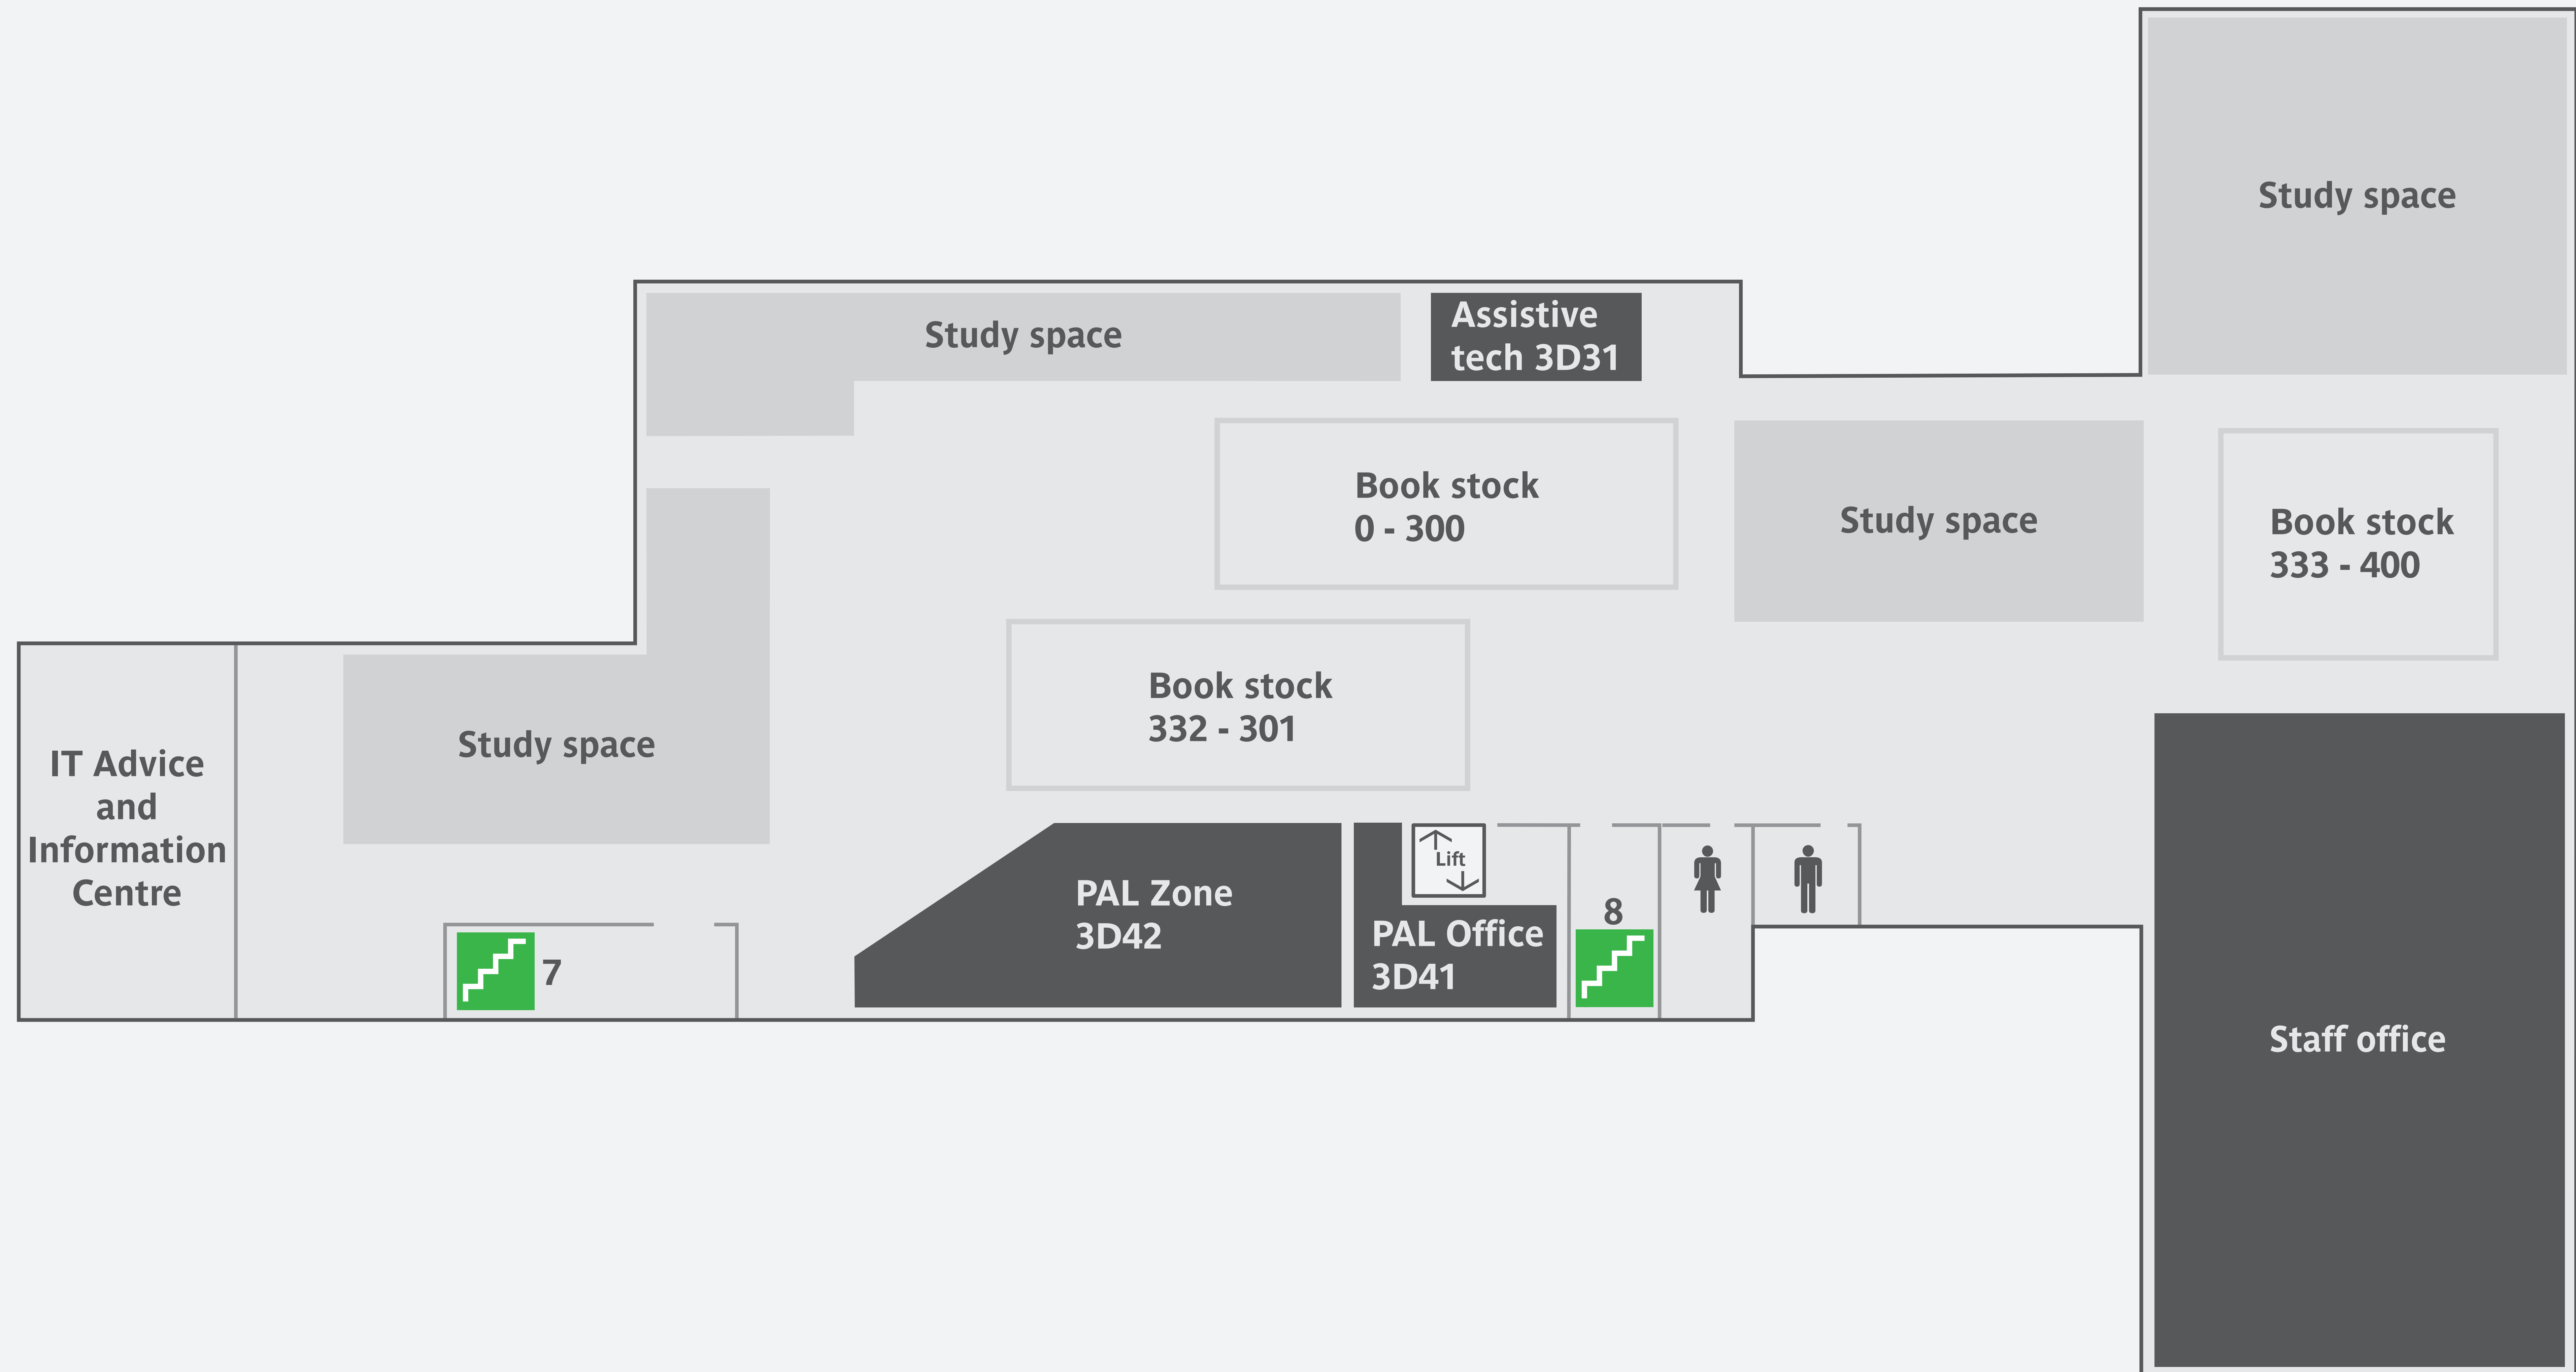

Level 2 Help Zone and entrance

Here you'll find help desks for enquiries, the print hub for quick printing, informal seating areas and access to other floors. This floor can be noisy and crowded at times.

Natural light

Controllable lighting

Library level 2 - 2D59

Level 3 Quiet study zone

Here you'll find a range of study space options and the IT helpdesk
Expect some low level talking and background noise.

High footfall

Level 4 Group study zone

Here you'll find a range of study space options for group and independent study and bookable study rooms. You'll also find the library lounge and student relax room. This floor can be very noisy and crowded at times.