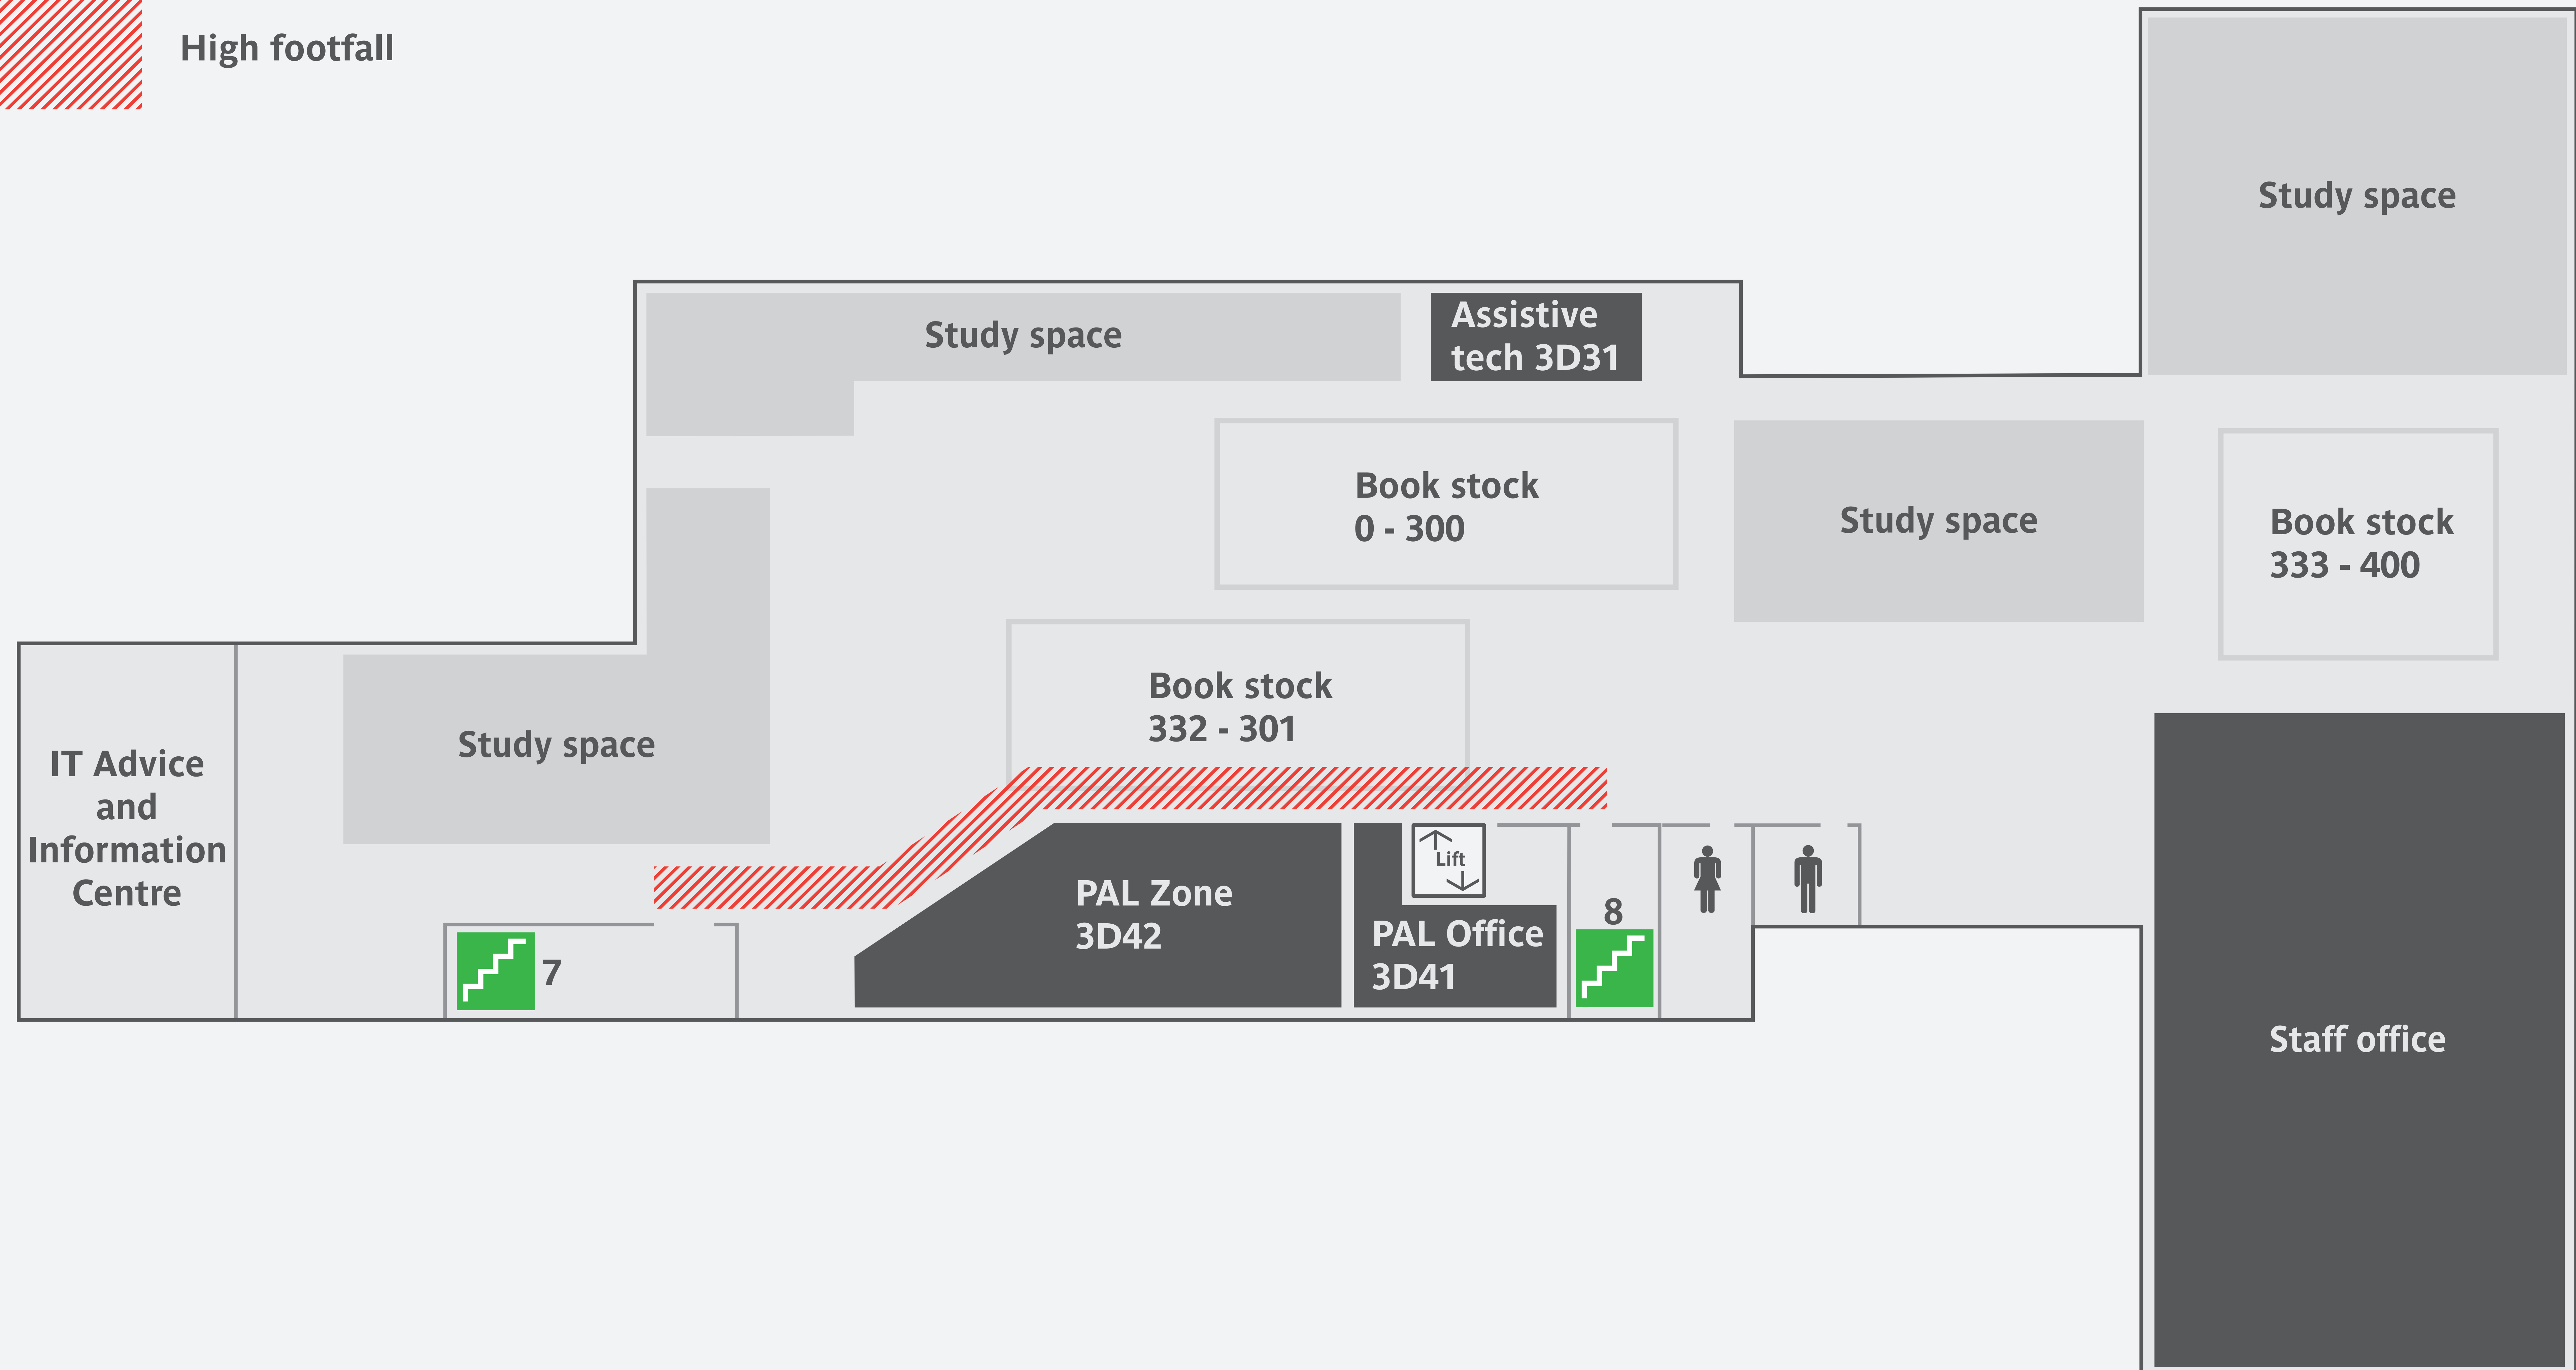

Level 2 Help Zone and entrance

Here you'll find help desks for enquiries, the print hub for quick printing, informal seating areas and access to other floors. This floor can be noisy and crowded at times.

Natural light

Controllable lighting

Library level 2 - 2D59

Level 3 Quiet study zone

Here you'll find a range of study space options and the IT helpdesk
Expect some low level talking and background noise.

High footfall

Level 4 Group study zone

Here you'll find a range of study space options for group and independent study and bookable study rooms. You'll also find the library lounge and student relax room. This floor can be very noisy and crowded at times.