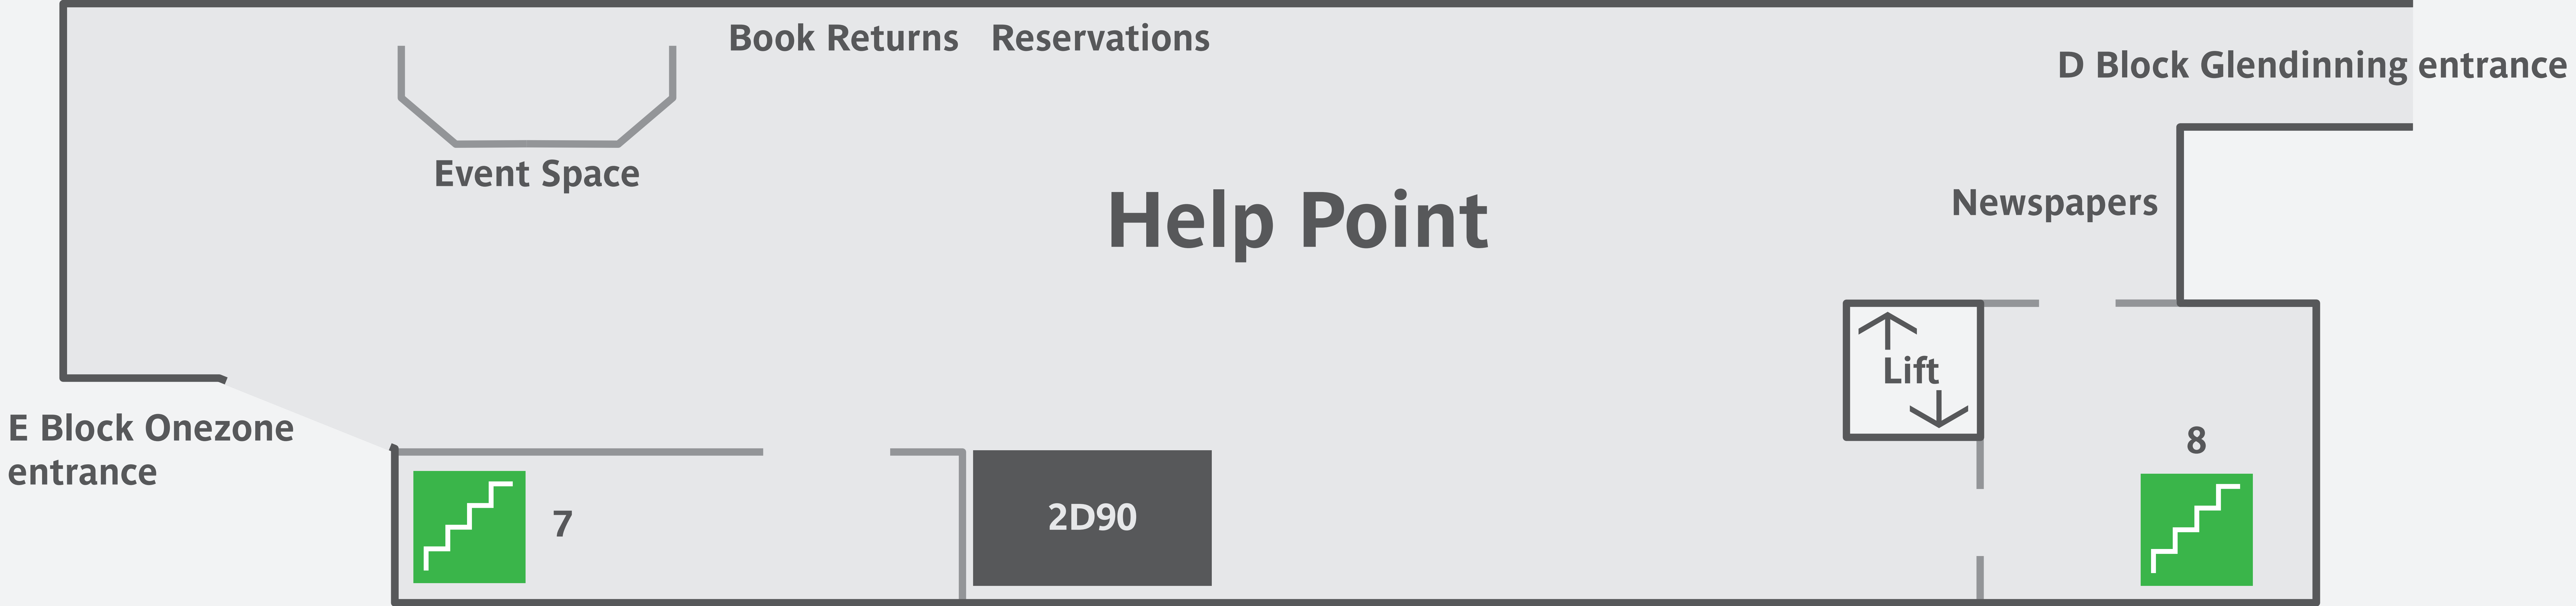

Level 2 Help Zone and entrance

Here you'll find help desks for enquiries, the print hub for quick printing, informal seating areas and access to other floors. This floor can be noisy and crowded at times.

Natural light

Controllable lighting

Library level 2 - 2D59

Level 3 Quiet study zone

Here you'll find a range of study space options and the IT helpdesk
Expect some low level talking and background noise.

High footfall

Level 4 Group study zone

Here you'll find a range of study space options for group and independent study and bookable study rooms. You'll also find the library lounge and student relax room. This floor can be very noisy and crowded at times.