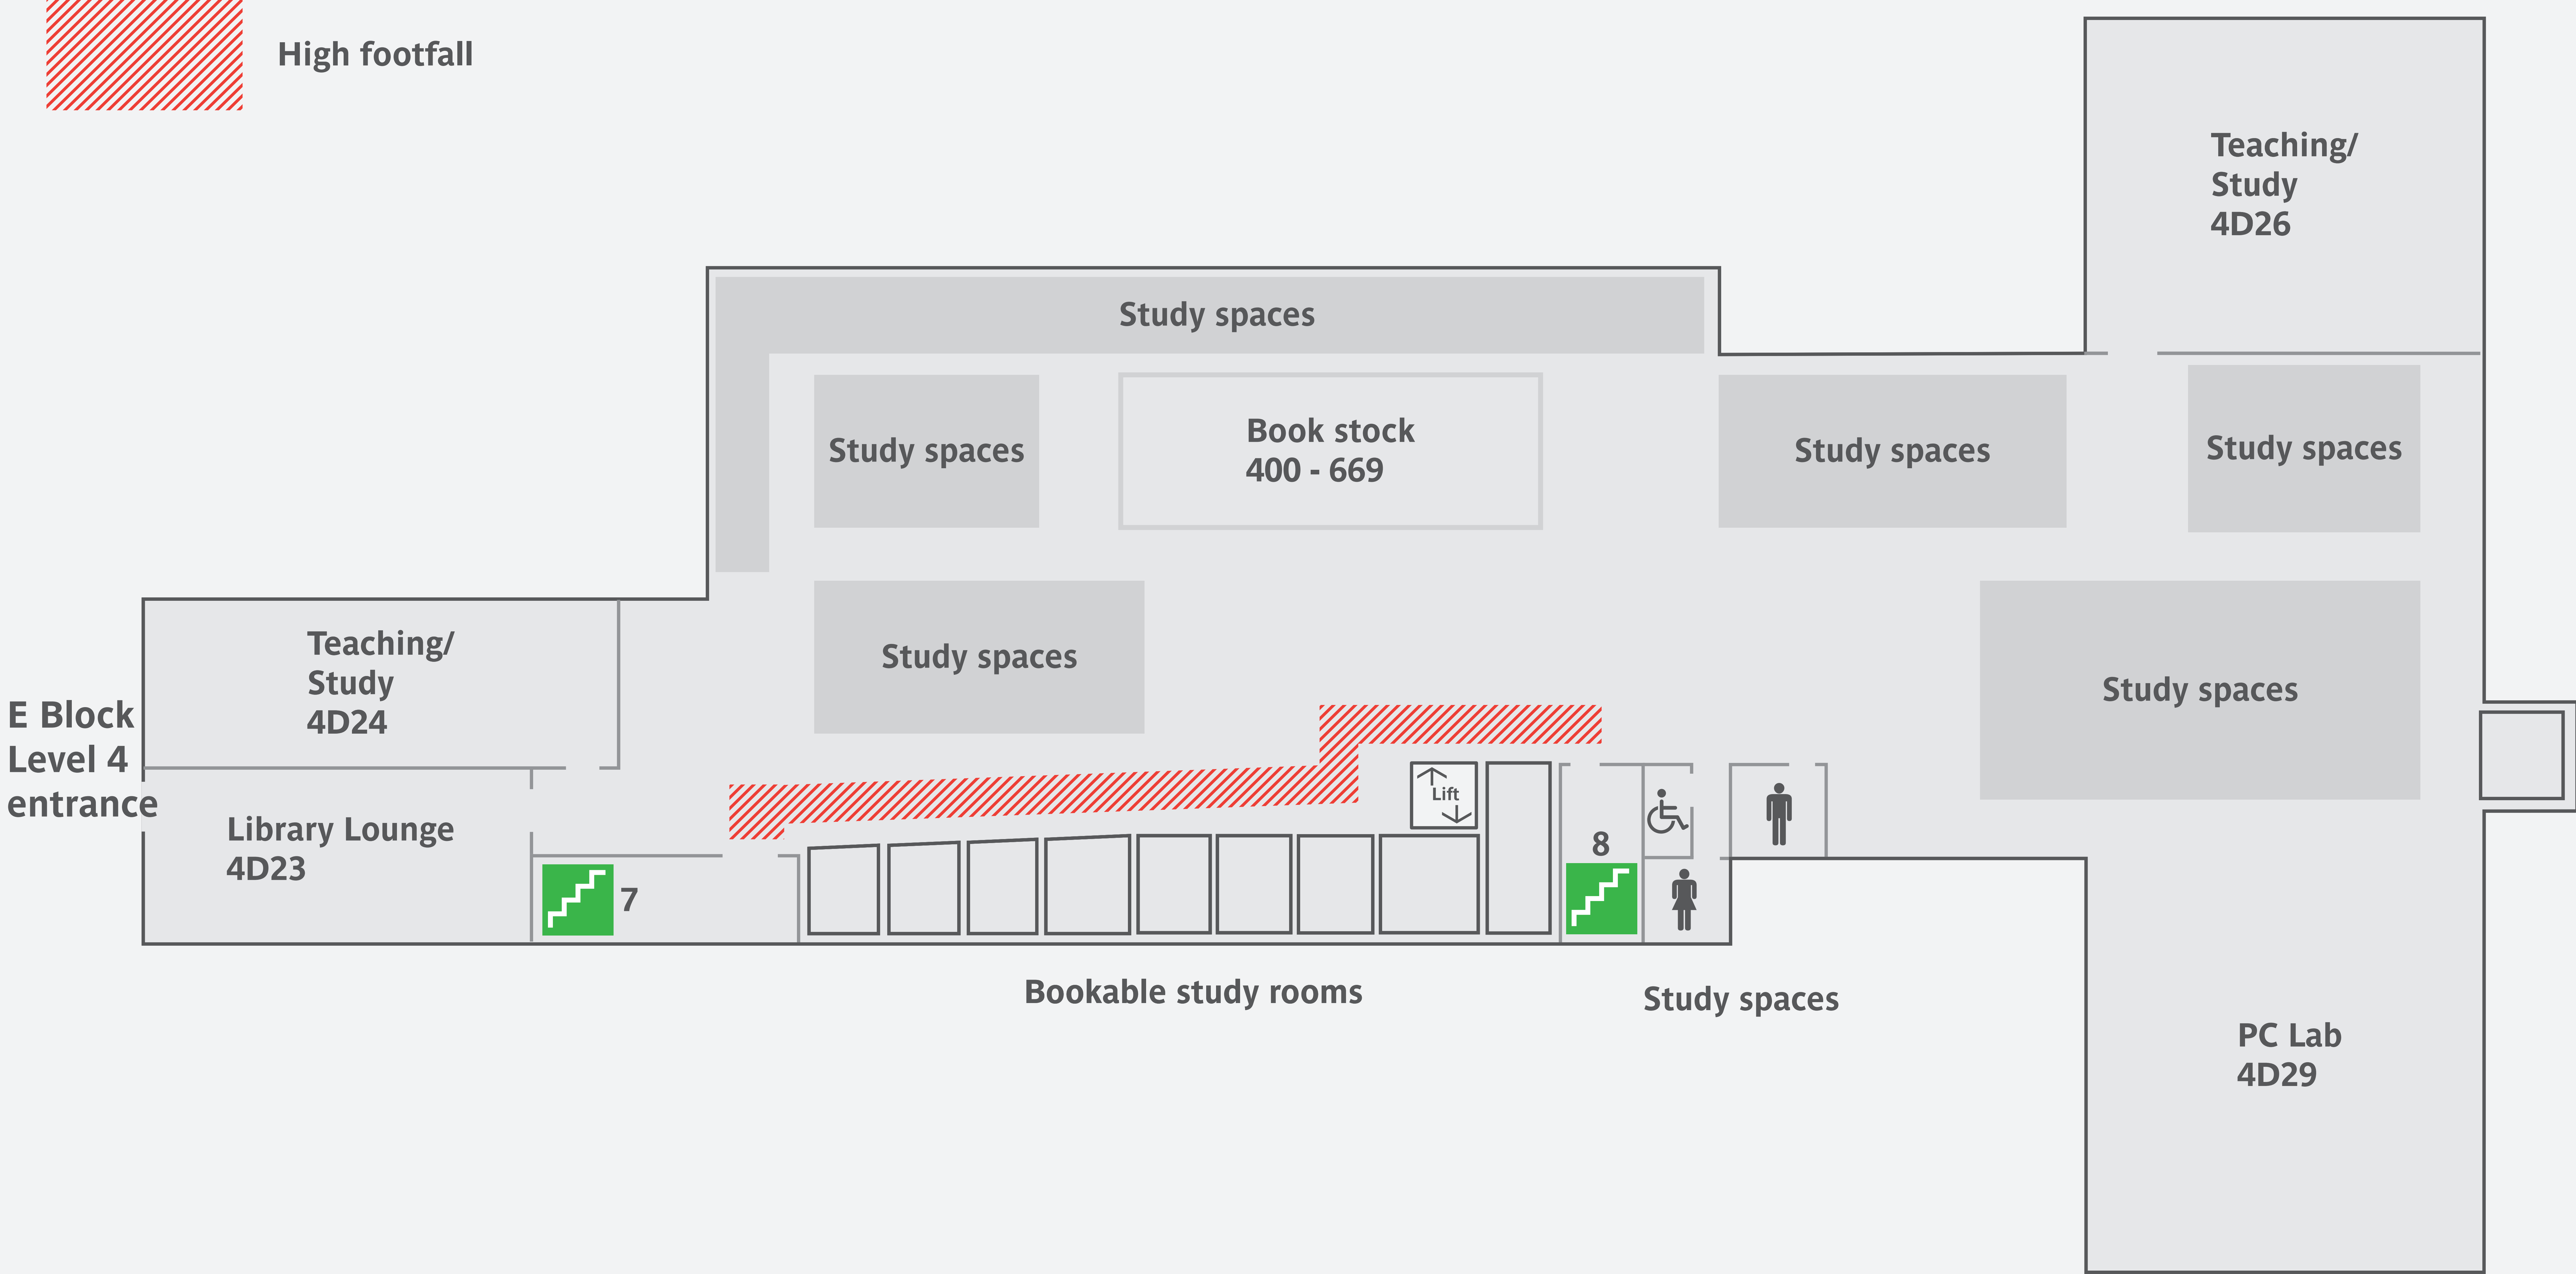

Level 3 Quiet study zone

Here you'll find a range of study space options and the IT helpdesk
Expect some low level talking and background noise.

Level 3 Quiet study zone

Here you'll find a range of study space options and the IT helpdesk
Expect some low level talking and background noise.

Level 4 Group study zone

Here you'll find a range of study space options for group and independent study and bookable study rooms. You'll also find the library lounge and student relax room. This floor can be very noisy and crowded at times.