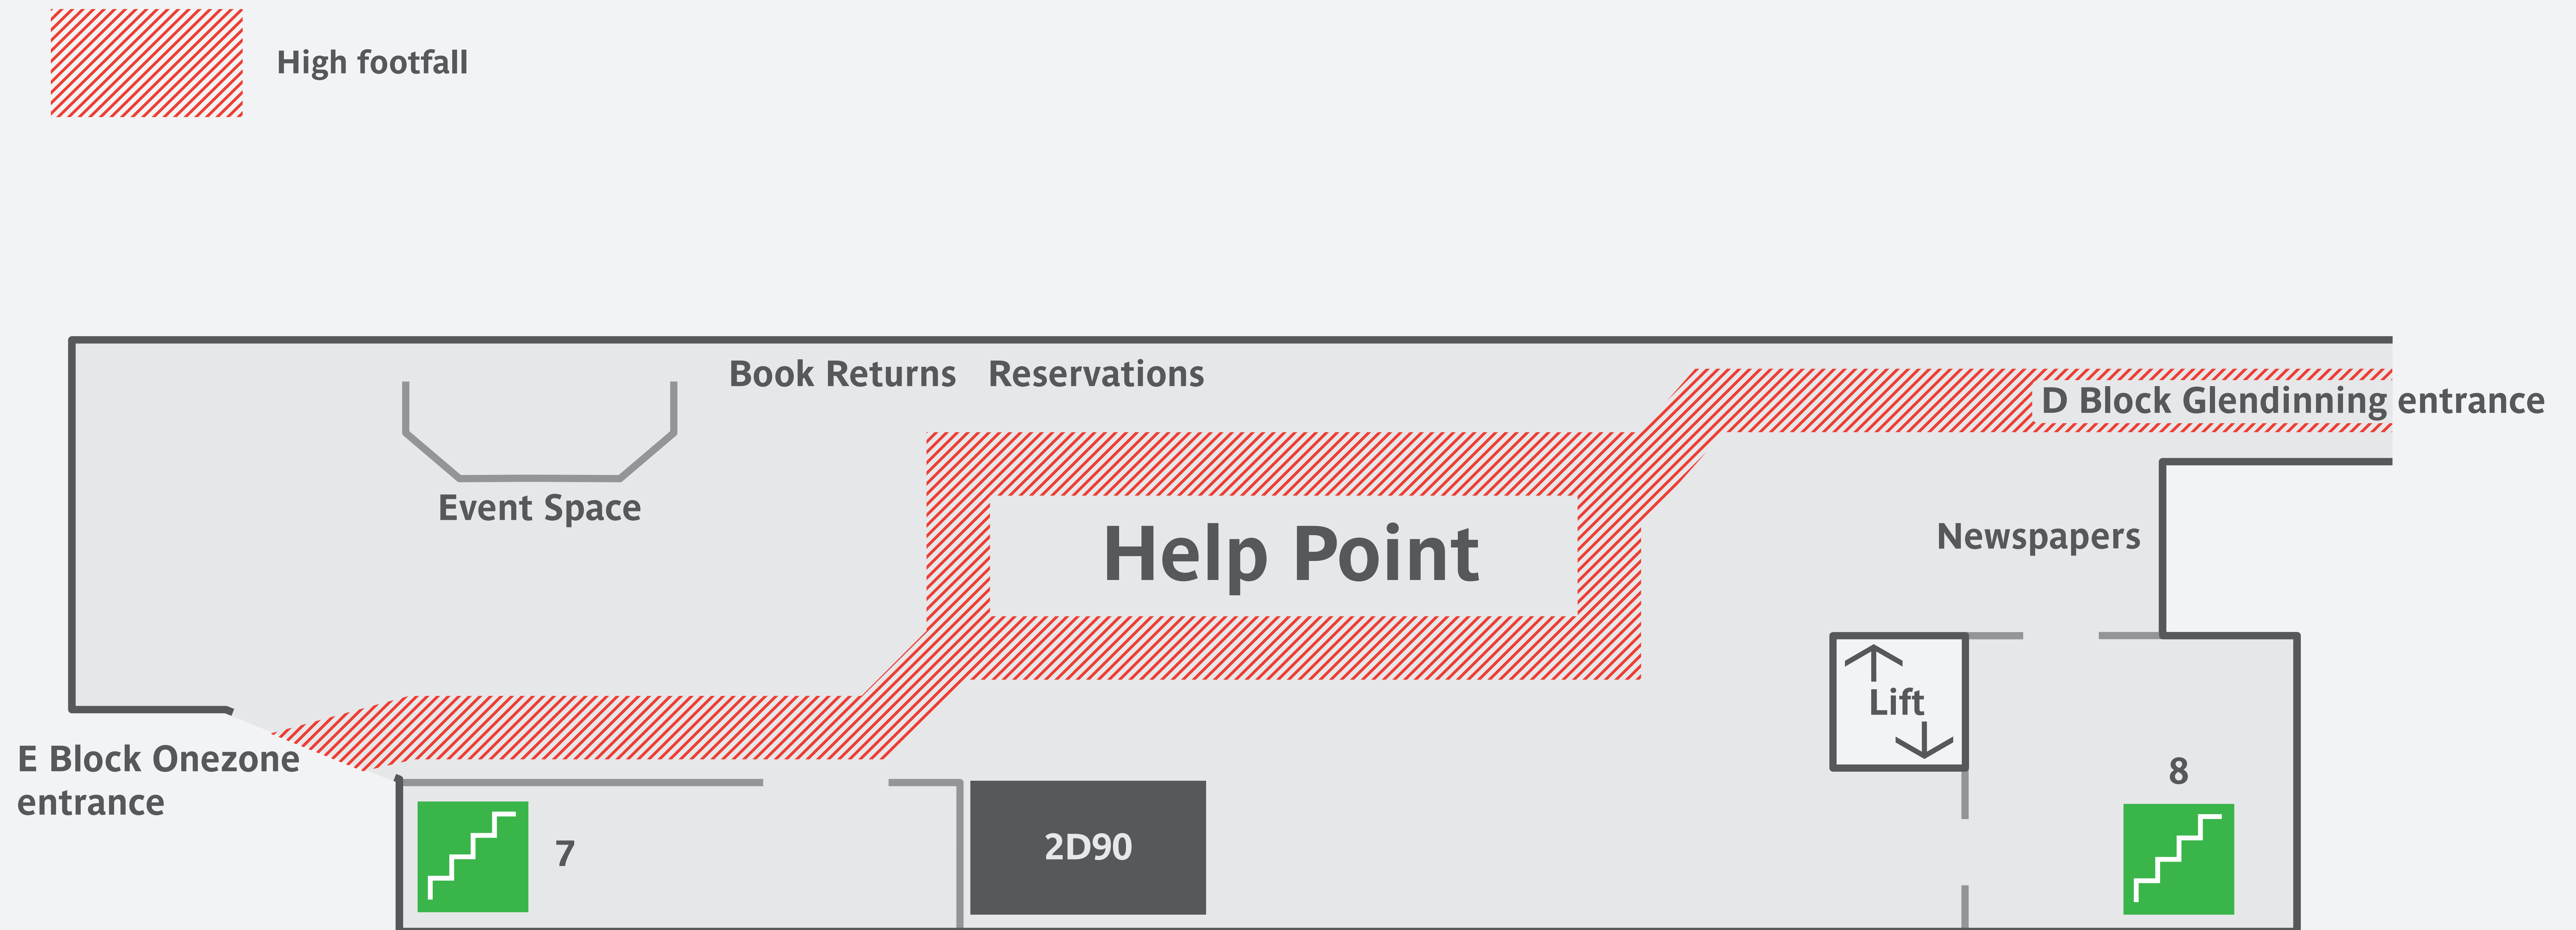

Level 2 Help Zone and entrance

Here you'll find help desks for enquiries, the print hub for quick printing, informal seating areas and access to other floors. This floor can be noisy and crowded at times.

Natural light

Controllable lighting

Library level 2 - 2D59

Level 3 Quiet study zone

Here you'll find a range of study space options and the IT helpdesk
Expect some low level talking and background noise.

High footfall

Level 5 Silent study zone

Here you'll find a range of study space options including individual study pods and the law research area. This floor is for silent working.

High footfall

Level 5 Silent study zone