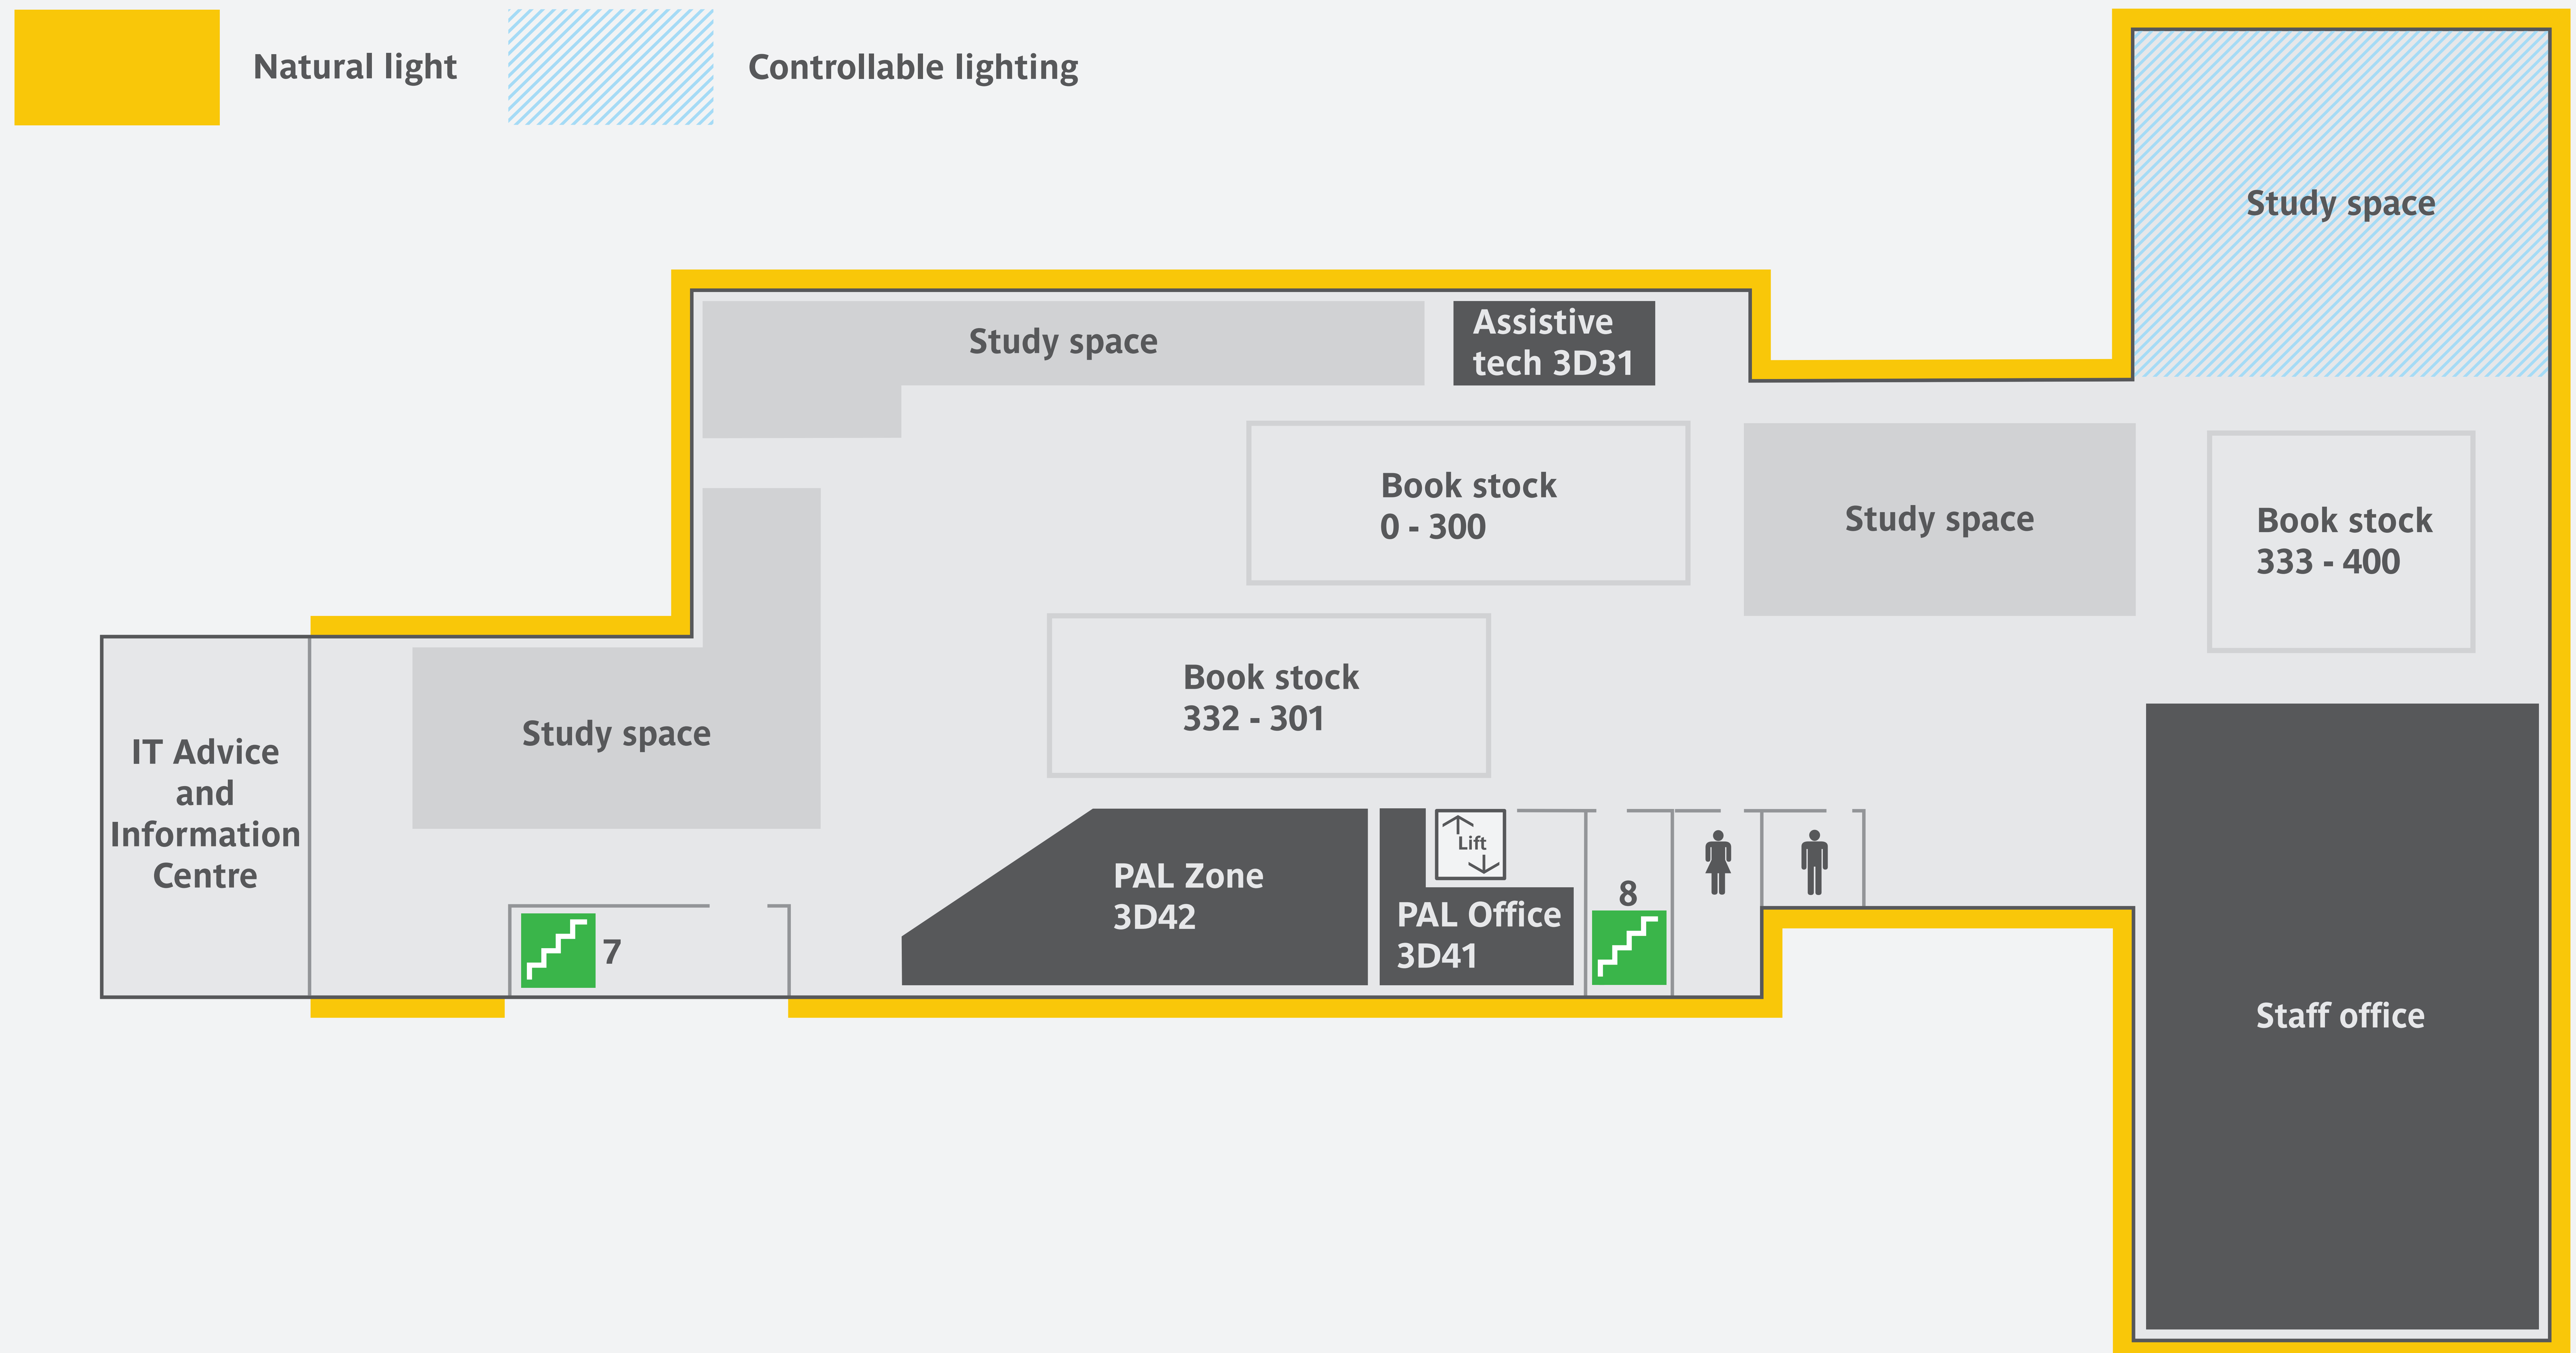

Level 3 Quiet study zone

Here you'll find a range of study space options and the IT helpdesk
Expect some low level talking and background noise.