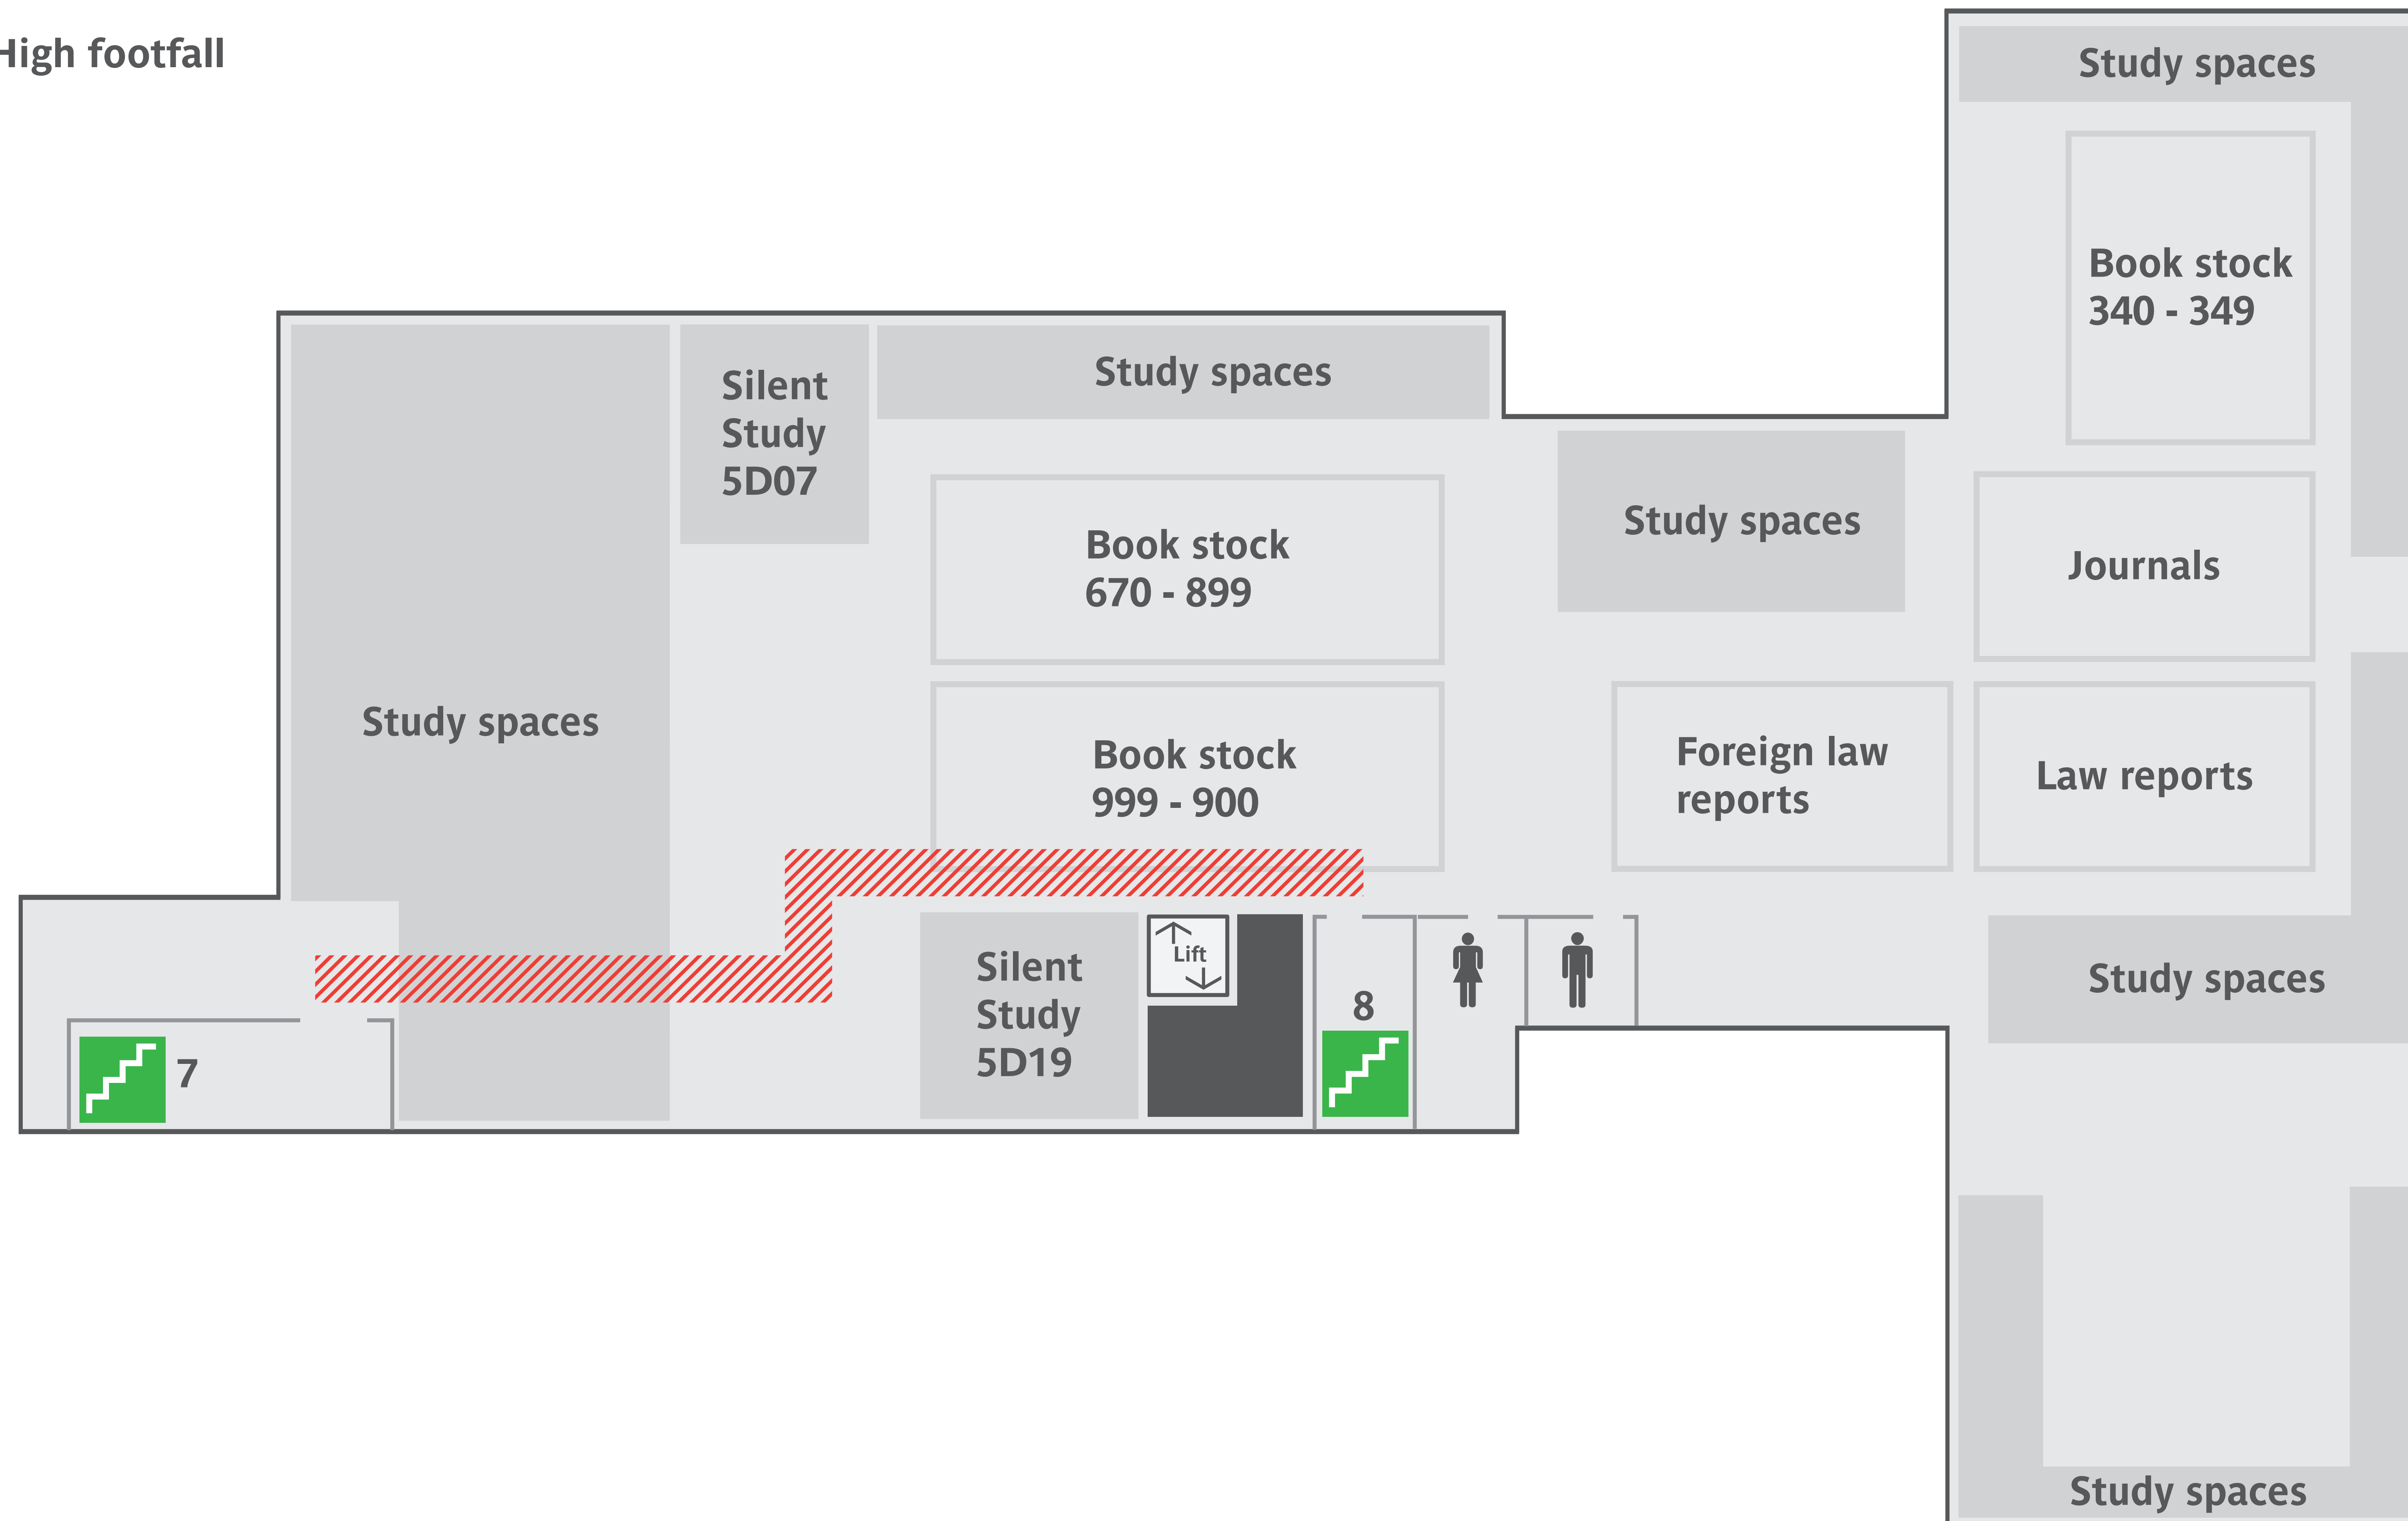

Level 4 Group study zone

Here you'll find a range of study space options for group and independent study and bookable study rooms. You'll also find the library lounge and student relax room. This floor can be very noisy and crowded at times.

Level 5 Silent study zone

Here you'll find a range of study space options including individual study pods and the law research area. This floor is for silent working.

High footfall

Level 5 Silent study zone

Here you'll find a range of study space options including individual study pods and the law research area. This floor is for silent working.

Level 5 Silent study zone

Here you'll find a range of study space options including individual study pods and the law research area. This floor is for silent working.