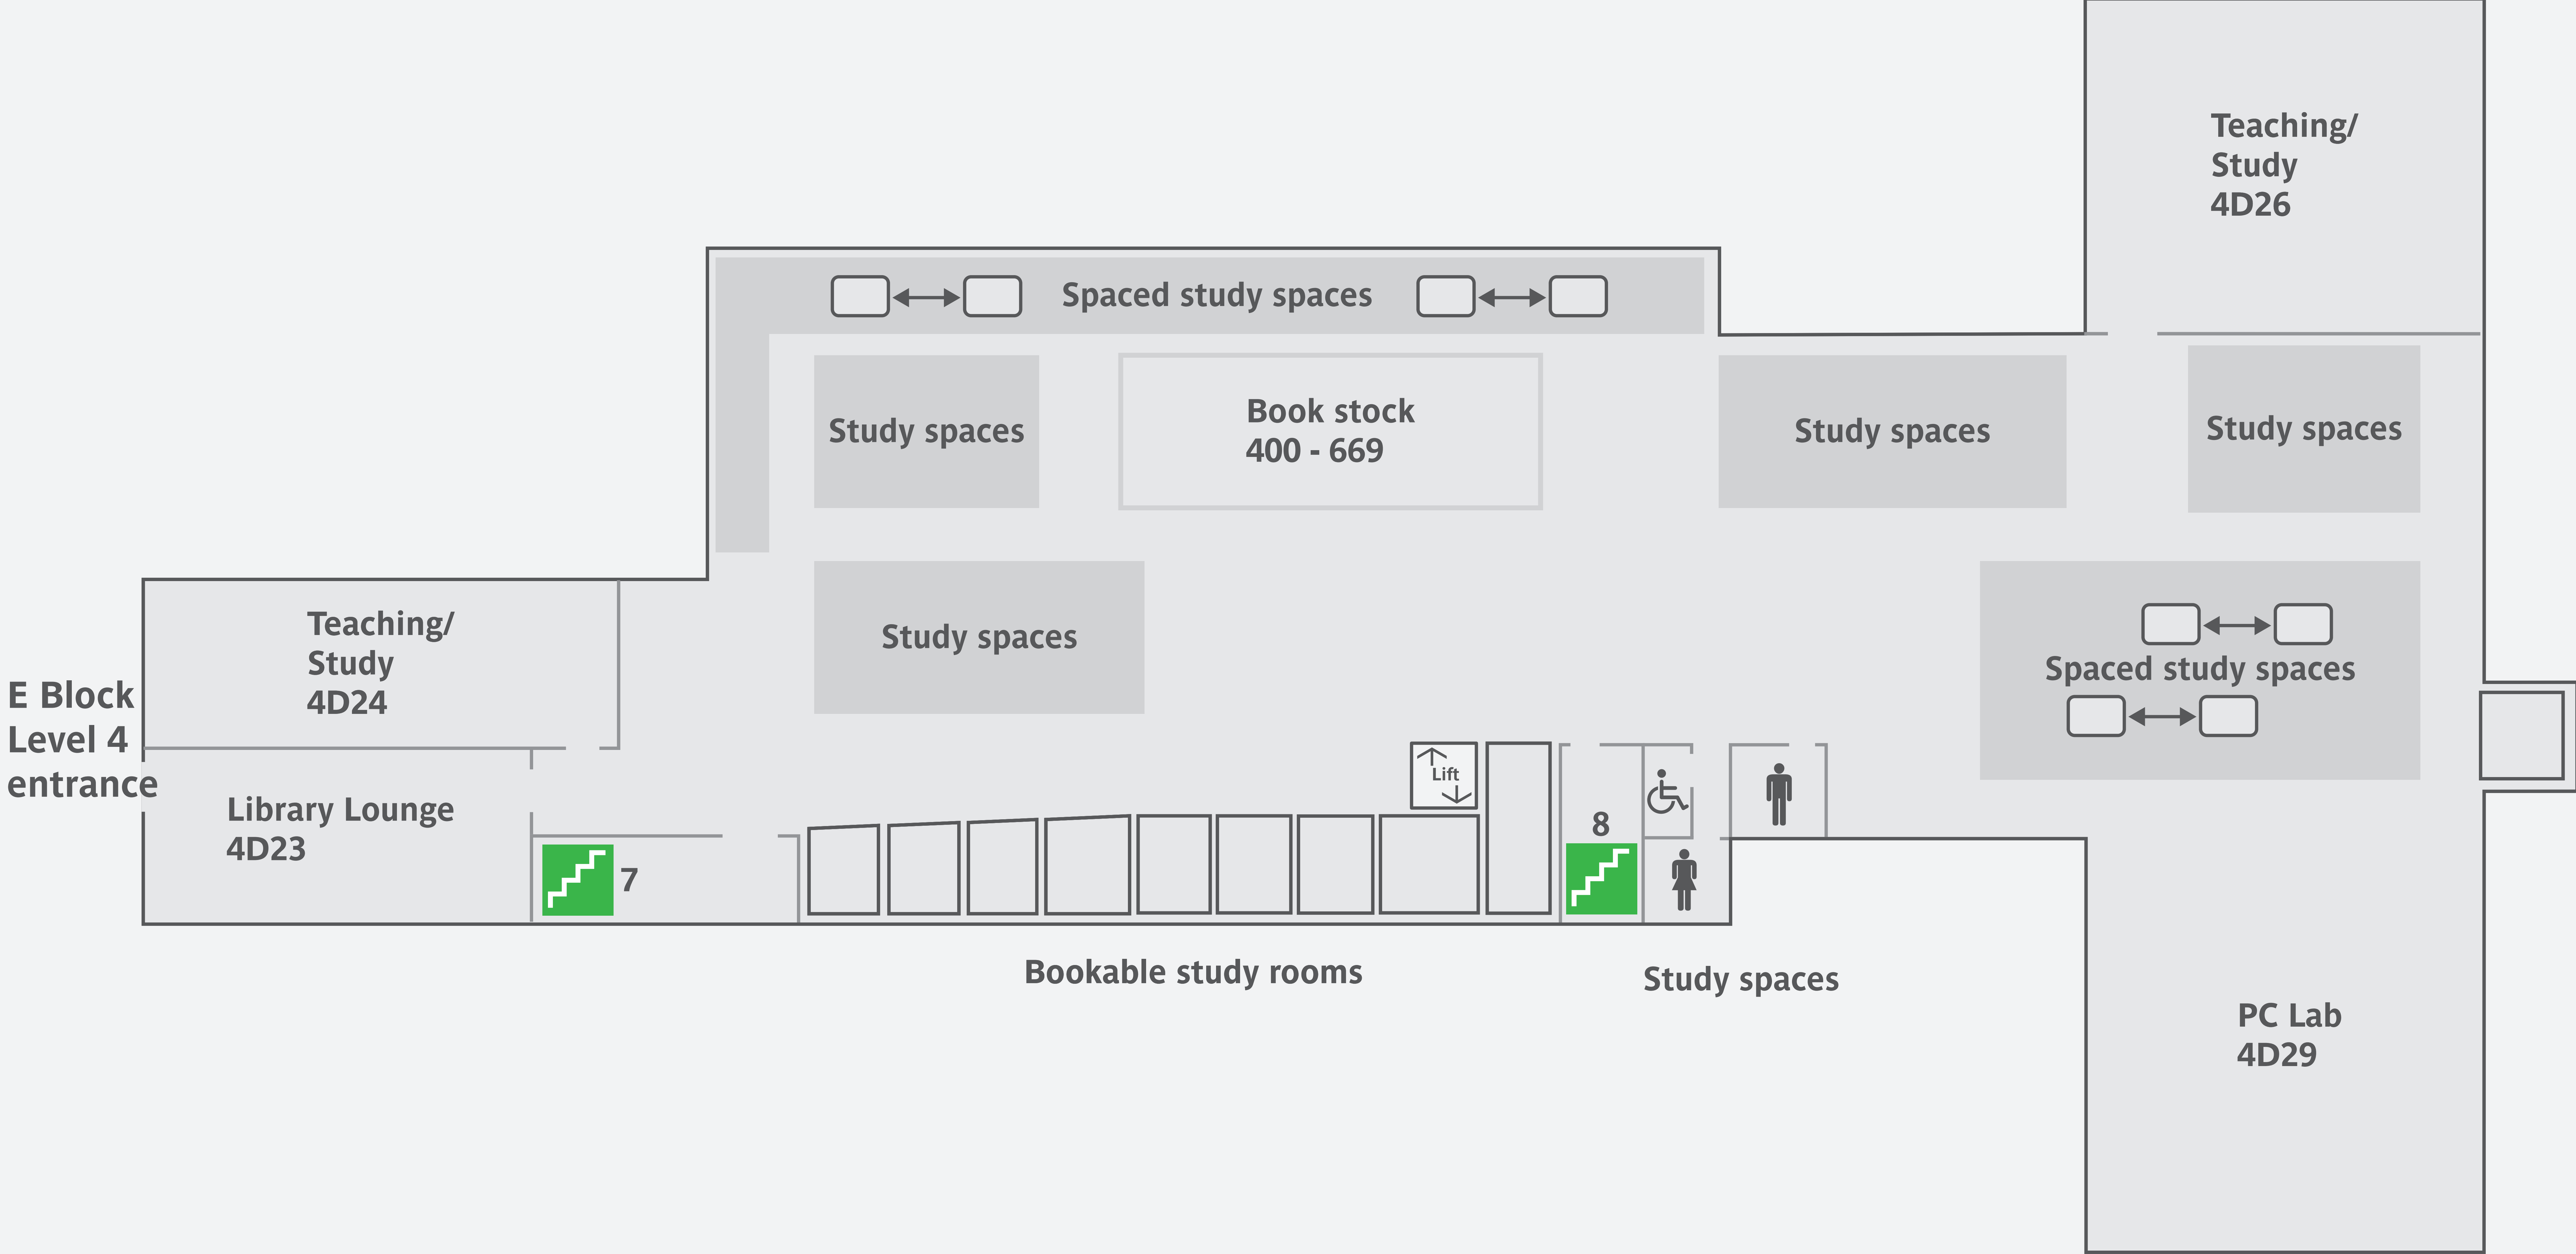

Level 4 Group study zone

Here you'll find a range of study space options for group and independent study and bookable study rooms. You'll also find the library lounge and student relax room. This floor can be very noisy and crowded at times.

Level 5 Silent study zone

Here you'll find a range of study space options including individual study pods and the law research area. This floor is for silent working.

High footfall

Level 5 Silent study zone