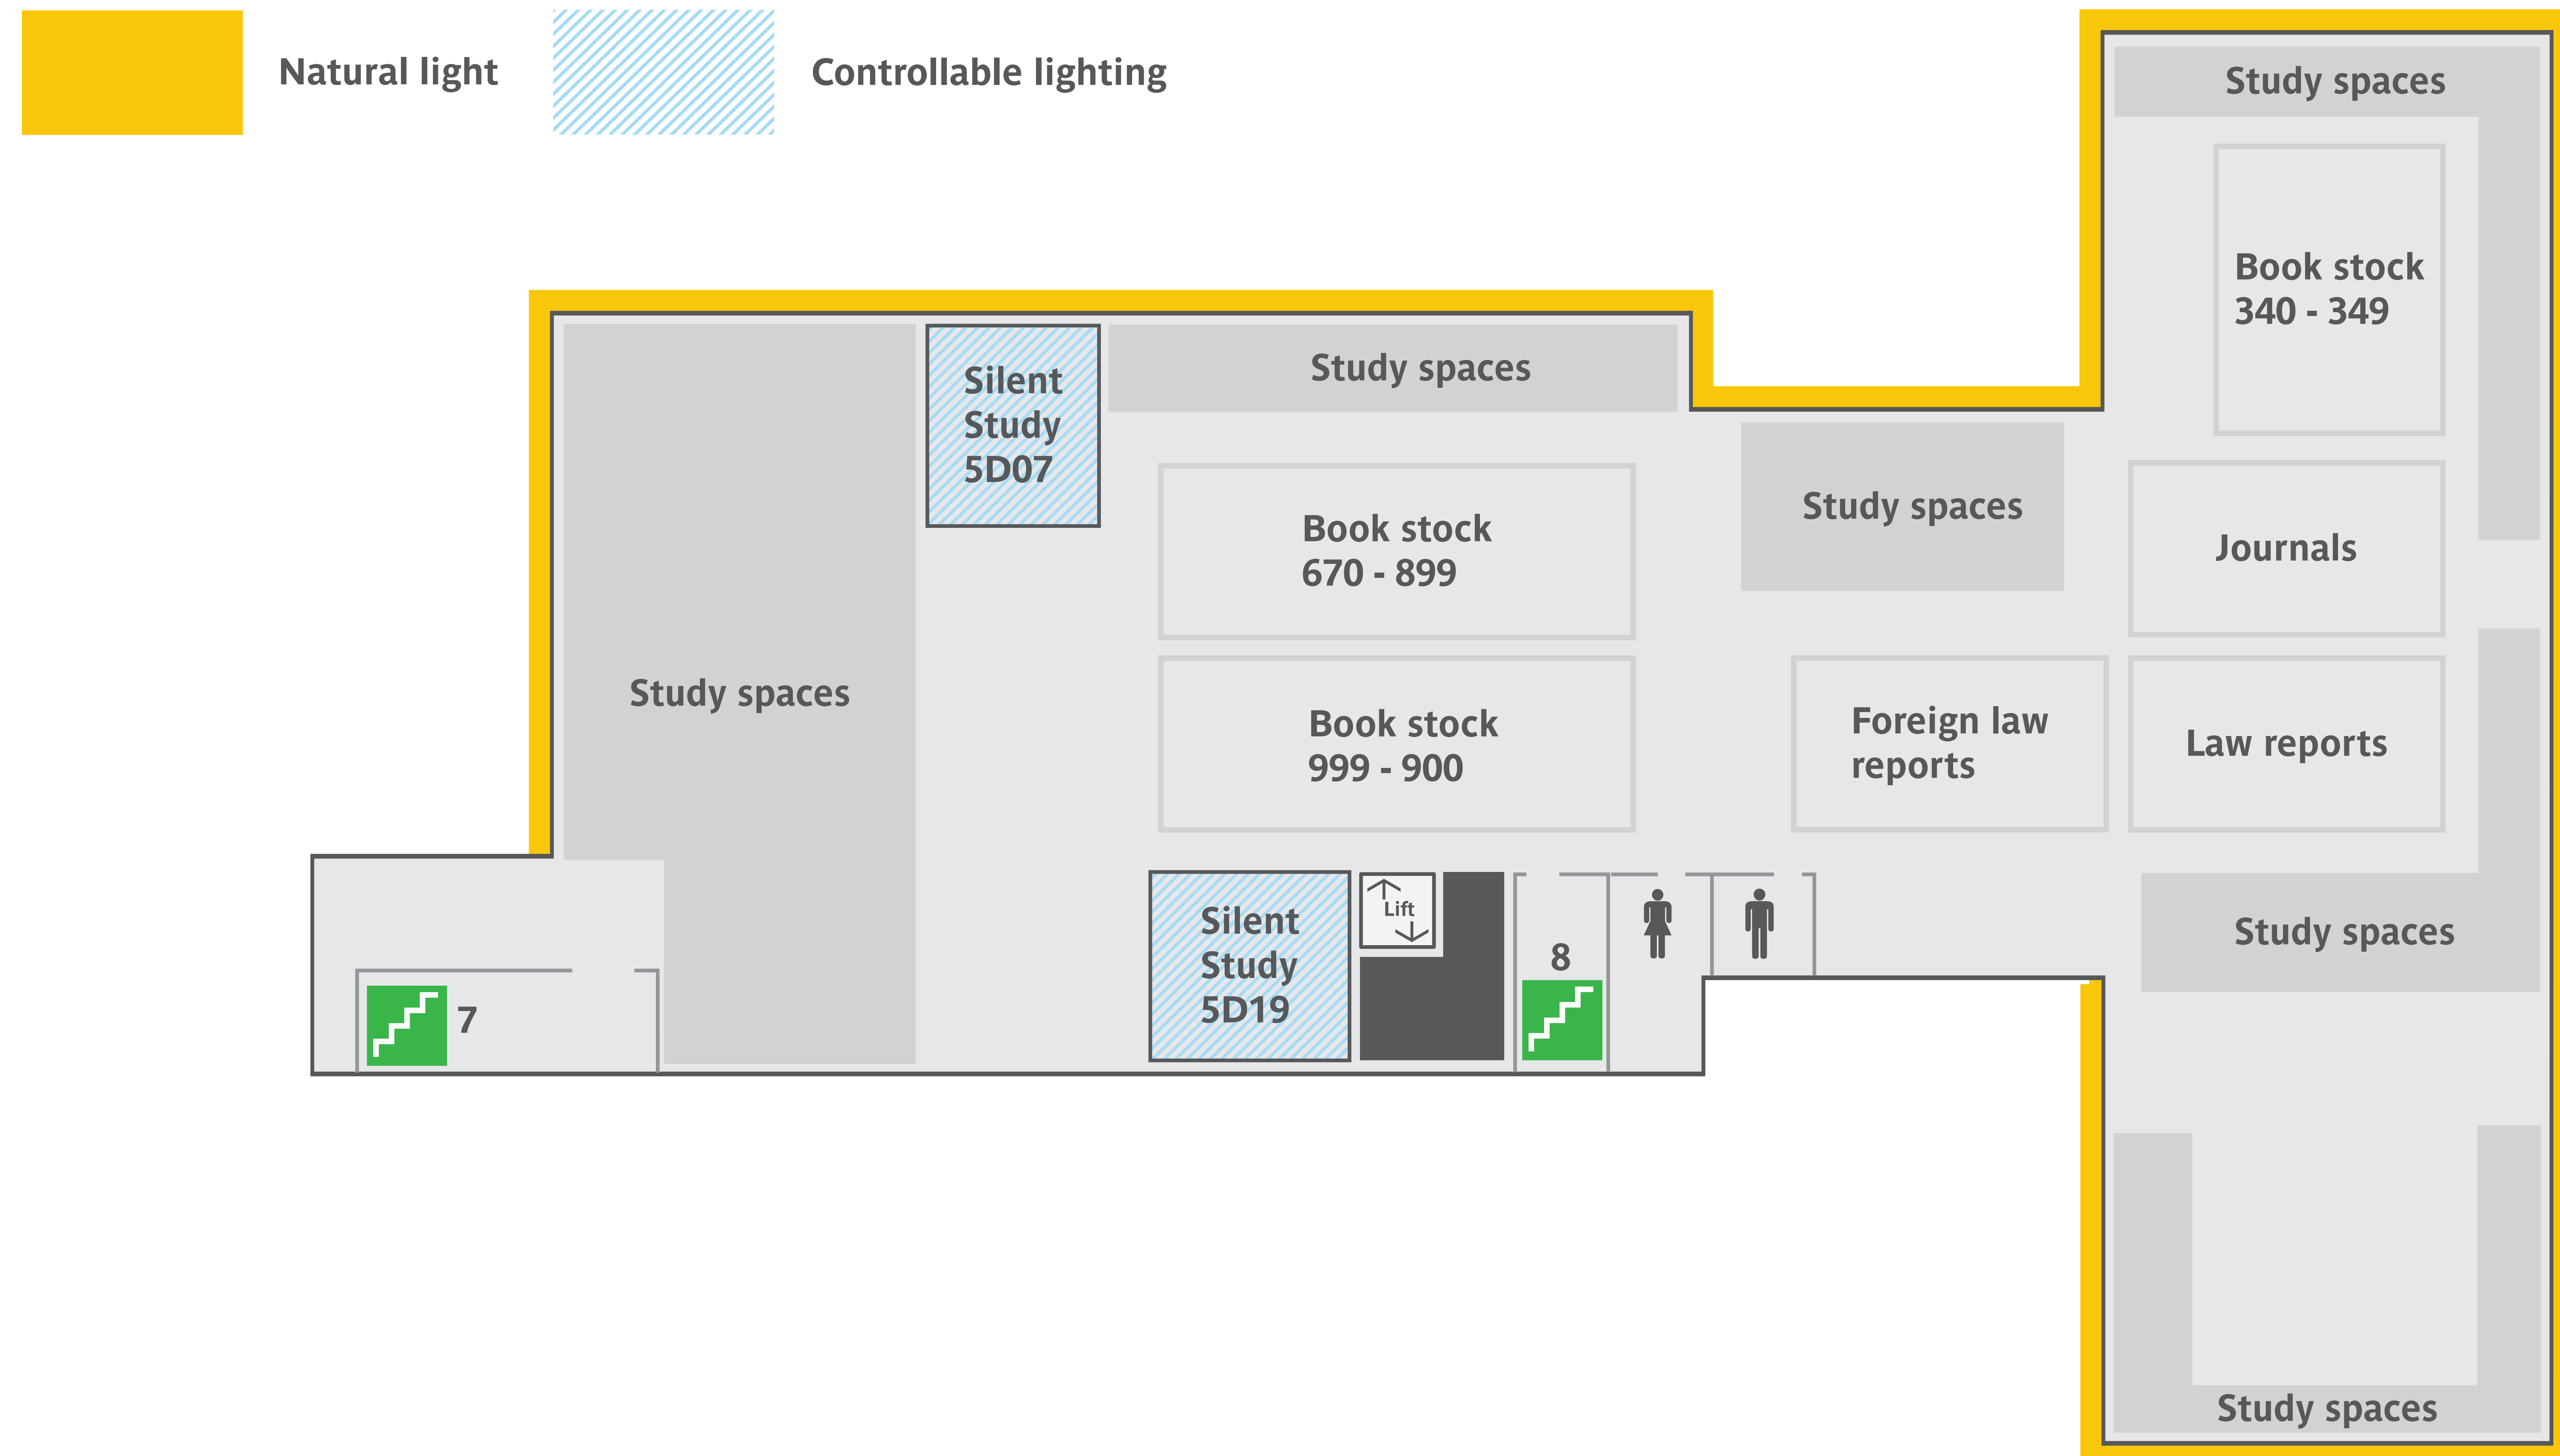

Level 4 Group study zone

Here you'll find a range of study space options for group and independent study and bookable study rooms. You'll also find the library lounge and student relax room. This floor can be very noisy and crowded at times.

Level 5 Silent study zone

Here you'll find a range of study space options including individual study pods and the law research area. This floor is for silent working.

High footfall

Level 5 Silent study zone

Here you'll find a range of study space options including individual study pods and the law research area. This floor is for silent working.

Level 5 Silent study zone

Here you'll find a range of study space options including individual study pods and the law research area. This floor is for silent working.