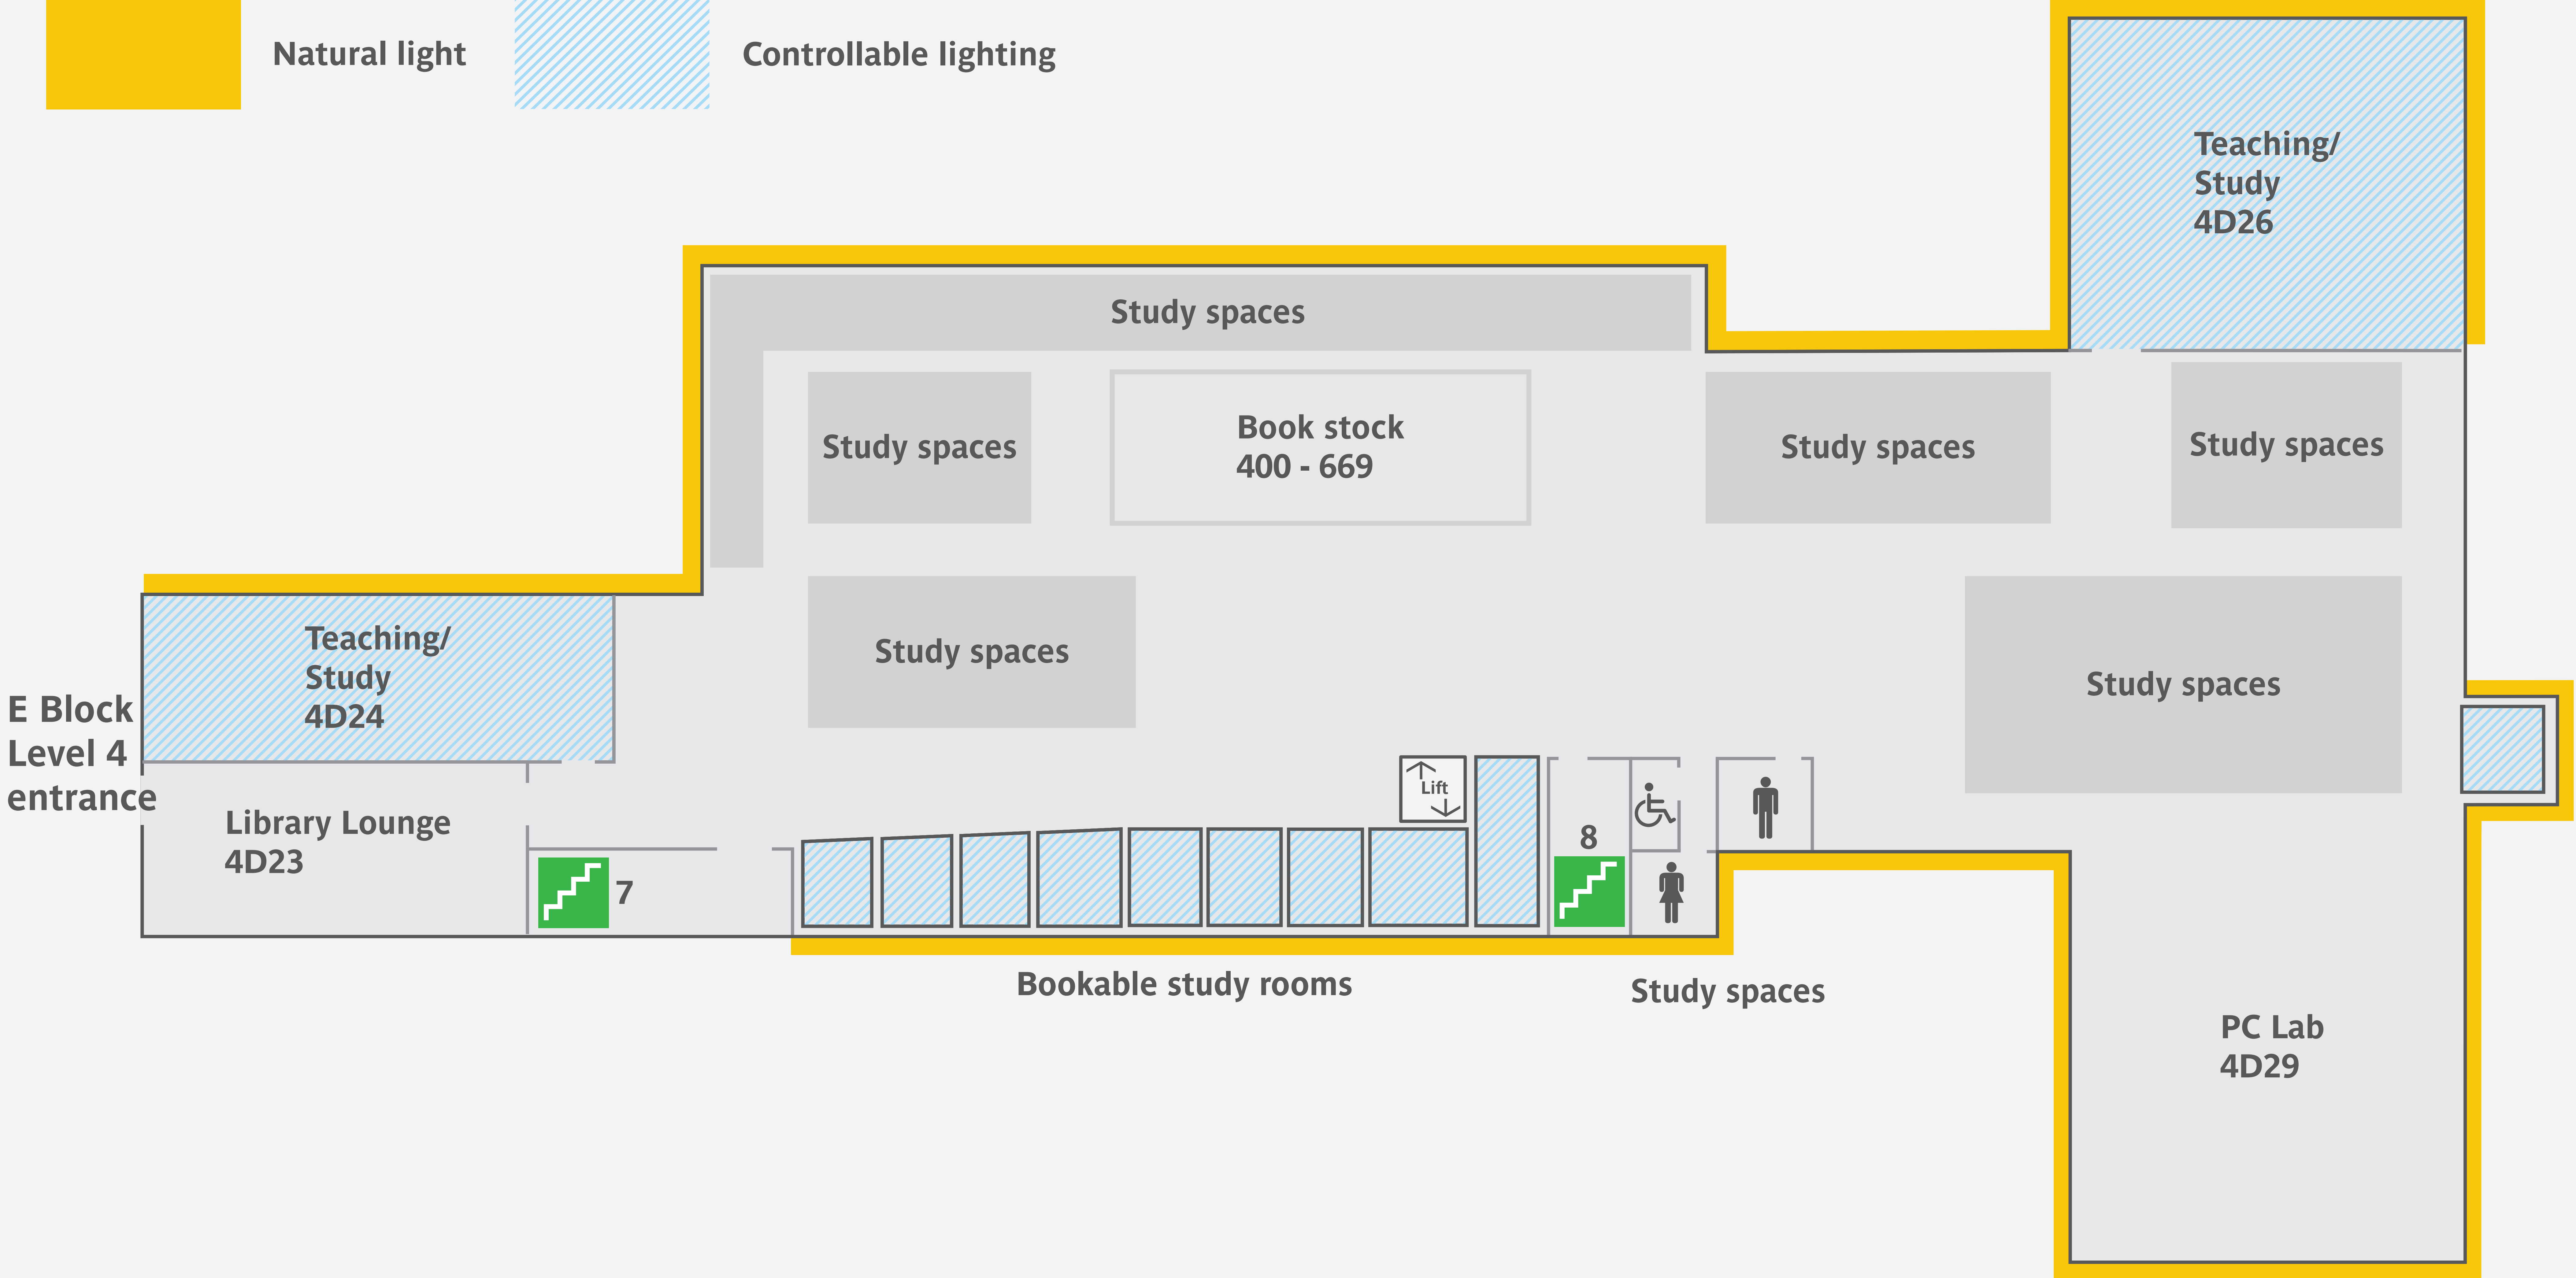

Level 3 Quiet study zone

Here you'll find a range of study space options and the IT helpdesk
Expect some low level talking and background noise.

Level 3 Quiet study zone

Here you'll find a range of study space options and the IT helpdesk
Expect some low level talking and background noise.

Level 4 Group study zone

Here you'll find a range of study space options for group and independent study and bookable study rooms. You'll also find the library lounge and student relax room. This floor can be very noisy and crowded at times.